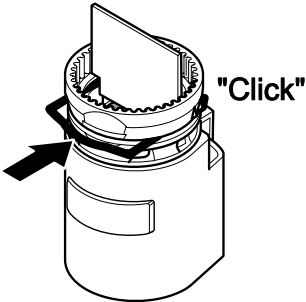

5

6

Dimensions/Abmessungen/Dimensioni (mm)

For more information
homecomfort.resideo.com/europe

Ademco 1 GmbH
Hardhofweg 40
74821 MOSBACH
GERMANY
Phone: +49 6261 810
Fax: +49 6261 81309

Honeywell Home