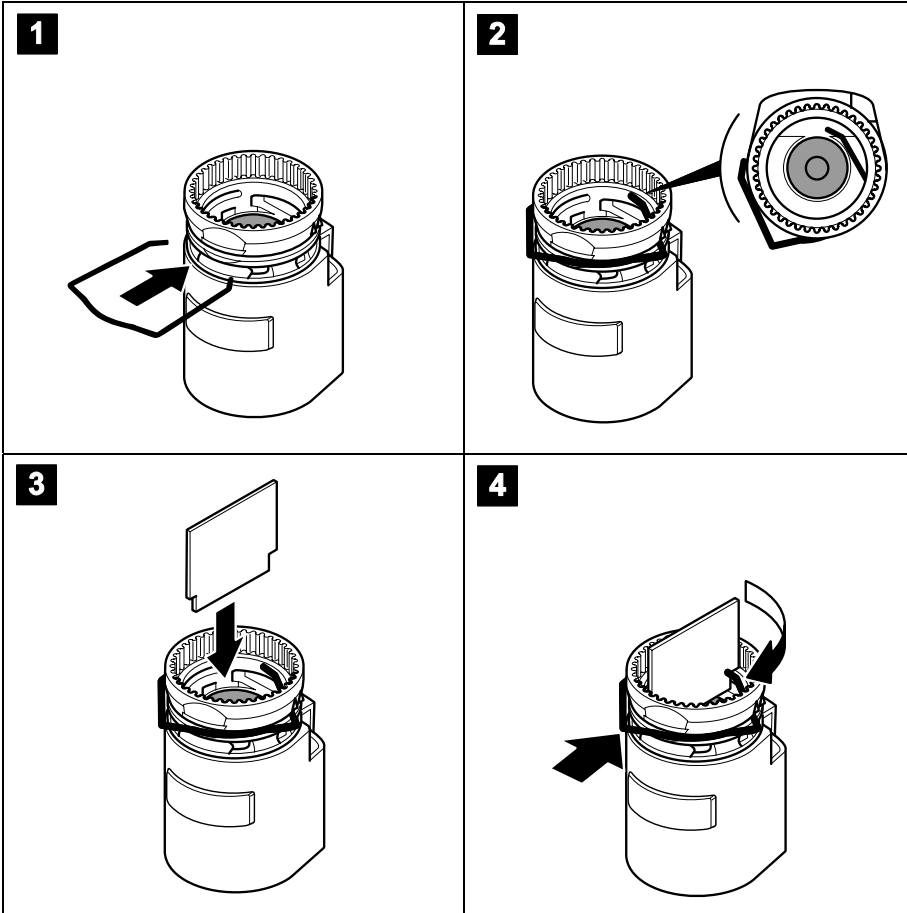

## MT-CLIP-ATP – Mounting Clips for MT4/MT8

Mounting Instructions/Montageanleitung/  
Instructions de montage/Istruzioni di montaggio

**5**

**6**

**Dimensions/Abmessungen/Dimensioni (mm)**

**For more information**  
[homecomfort.resideo.com/europe](http://homecomfort.resideo.com/europe)