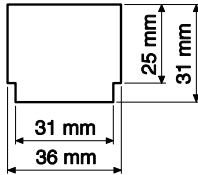

For more information
homecomfort.resideo.com/europe

Ademco 1 GmbH
Hardhofweg 40
74821 MOSBACH
GERMANY
Phone: +49 6261 810
Fax: +49 6261 81309

Honeywell Home