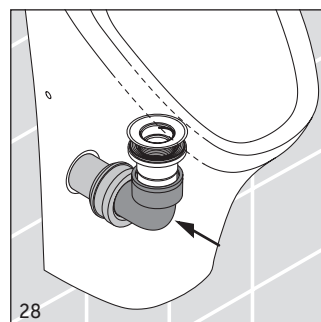

280630..

280730..

28063000 . .

28073000 . .

*to be installed only with a WaterSense labeled flush valve with the same flush rating

Duravit AG
Werderstr. 36
78132 Hornberg
Germany
Phone +49 78 33 70 0
Fax +49 78 33 70 289
info@duravit.de
www.duravit.de