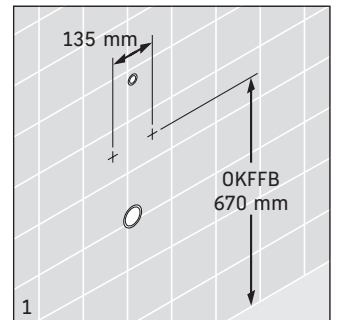

280630..

280730..

28063000 . .

28073000 . .

*to be installed only with a WaterSense labeled flush valve with the same flush rating

Duravit AG
Werderstr. 36
78132 Hornberg
Germany
Phone +49 78 33 70 0
Fax +49 78 33 70 289
info@duravit.de
www.duravit.de