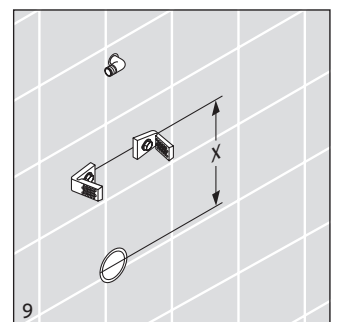

280630..

280730..

28063000 . .

28073000 . .

*to be installed only with a WaterSense labeled flush valve with the same flush rating

Duravit AG
Werderstr. 36
78132 Hornberg
Germany
Phone +49 78 33 70 0
Fax +49 78 33 70 289
info@duravit.de
www.duravit.de