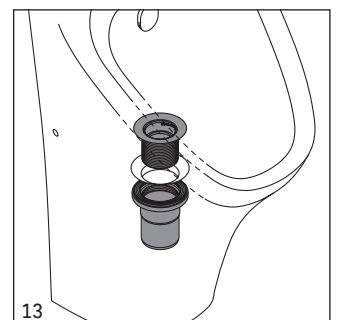

*to be installed only with a WaterSense labeled flush valve with the same flush rating