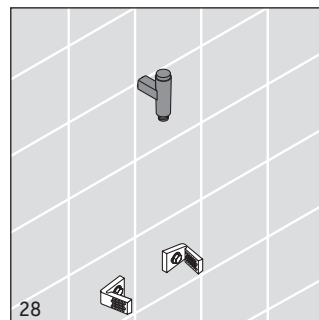

280630..

280730..

28063000 . .

28073000 . .

*to be installed only with a WaterSense labeled flush valve with the same flush rating

Duravit AG
Werderstr. 36
78132 Hornberg
Germany
Phone +49 78 33 70 0
Fax +49 78 33 70 289
info@duravit.de
www.duravit.de