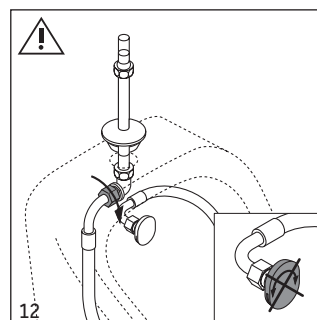

280630..

280730..

28063000 . .

28073000 . .

*to be installed only with a WaterSense labeled flush valve with the same flush rating

Duravit AG
Werderstr. 36
78132 Hornberg
Germany
Phone +49 78 33 70 0
Fax +49 78 33 70 289
info@duravit.de
www.duravit.de