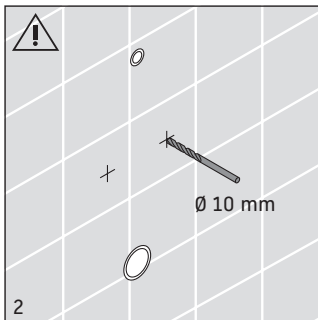

280630..

280730..

28063000 . .

28073000 . .

*to be installed only with a WaterSense labeled flush valve with the same flush rating

Duravit AG
Werderstr. 36
78132 Hornberg
Germany
Phone +49 78 33 70 0
Fax +49 78 33 70 289
info@duravit.de
www.duravit.de