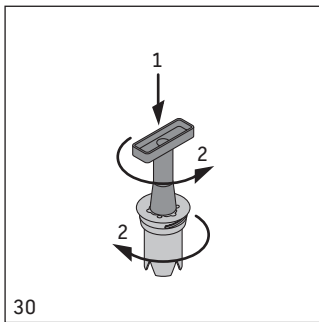

280630..

280730..

28063000 . .

28073000 . .

*to be installed only with a WaterSense labeled flush valve with the same flush rating

Duravit AG
Werderstr. 36
78132 Hornberg
Germany
Phone +49 78 33 70 0
Fax +49 78 33 70 289
info@duravit.de
www.duravit.de