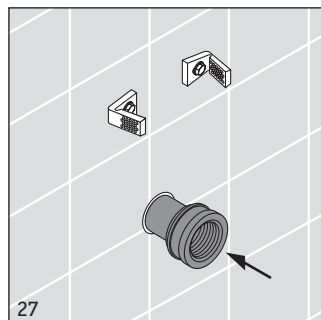

280630..

280730..

28063000 . .

28073000 . .

*to be installed only with a WaterSense labeled flush valve with the same flush rating

Duravit AG
Werderstr. 36
78132 Hornberg
Germany
Phone +49 78 33 70 0
Fax +49 78 33 70 289
info@duravit.de
www.duravit.de