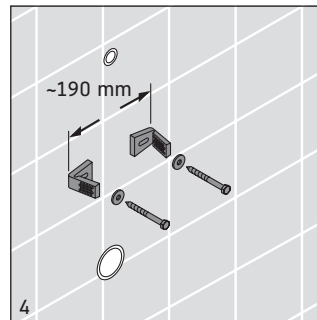

*to be installed only with a WaterSense labeled flush valve with the same flush rating