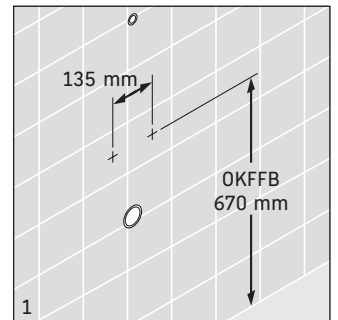

280630..

280730..

28063000 . .

28073000 . .

*to be installed only with a WaterSense labeled flush valve with the same flush rating

Duravit AG
Werderstr. 36
78132 Hornberg
Germany
Phone +49 78 33 70 0
Fax +49 78 33 70 289
info@duravit.de
www.duravit.de