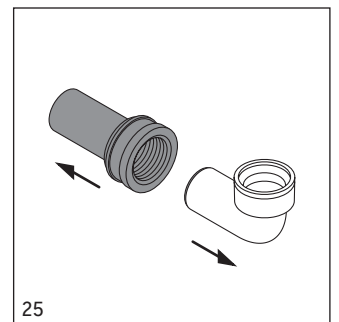

280630..

280730..

28063000 . .

28073000 . .

*to be installed only with a WaterSense labeled flush valve with the same flush rating

Duravit AG
Werderstr. 36
78132 Hornberg
Germany
Phone +49 78 33 70 0
Fax +49 78 33 70 289
info@duravit.de
www.duravit.de