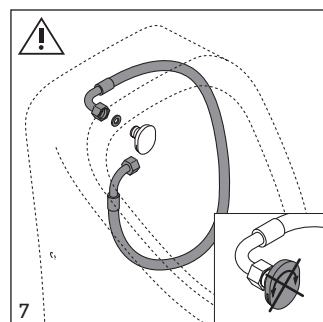

280630..

280730..

28063000 . .

28073000 . .

*to be installed only with a WaterSense labeled flush valve with the same flush rating

Duravit AG
Werderstr. 36
78132 Hornberg
Germany
Phone +49 78 33 70 0
Fax +49 78 33 70 289
info@duravit.de
www.duravit.de