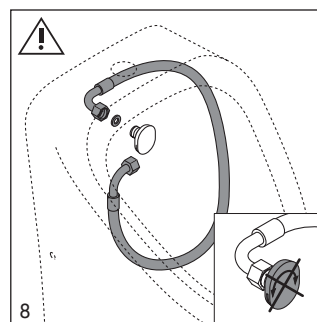

280630..

280730..

28063000 . .

28073000 . .

*to be installed only with a WaterSense labeled flush valve with the same flush rating

Duravit AG
Werderstr. 36
78132 Hornberg
Germany
Phone +49 78 33 70 0
Fax +49 78 33 70 289
info@duravit.de
www.duravit.de