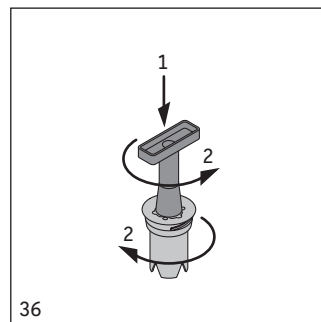

280630..

280730..

28063000 . .

28073000 . .

*to be installed only with a WaterSense labeled flush valve with the same flush rating

Duravit AG
Werderstr. 36
78132 Hornberg
Germany
Phone +49 78 33 70 0
Fax +49 78 33 70 289
info@duravit.de
www.duravit.de