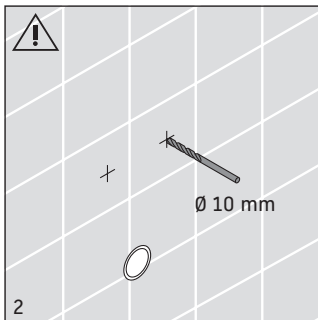

280630..

280730..

28063000 . .

28073000 . .

*to be installed only with a WaterSense labeled flush valve with the same flush rating

Duravit AG
Werderstr. 36
78132 Hornberg
Germany
Phone +49 78 33 70 0
Fax +49 78 33 70 289
info@duravit.de
www.duravit.de