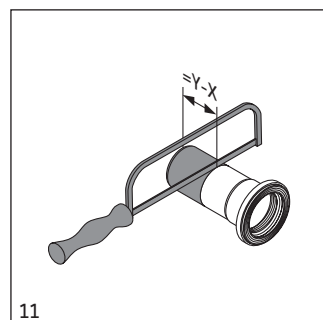

*to be installed only with a WaterSense labeled flush valve with the same flush rating