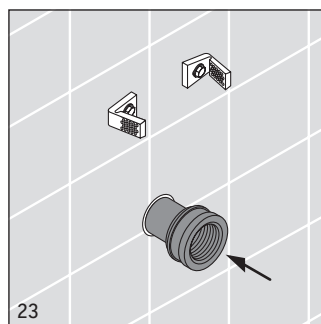

280630..

280730..

28063000 . .

28073000 . .

*to be installed only with a WaterSense labeled flush valve with the same flush rating

Duravit AG
Werderstr. 36
78132 Hornberg
Germany
Phone +49 78 33 70 0
Fax +49 78 33 70 289
info@duravit.de
www.duravit.de