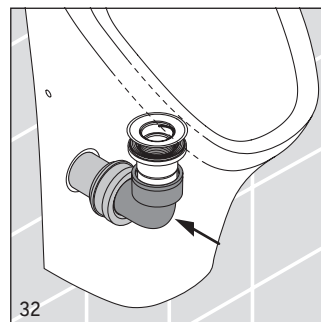

280630..

280730..

28063000 . .

28073000 . .

*to be installed only with a WaterSense labeled flush valve with the same flush rating

Duravit AG
Werderstr. 36
78132 Hornberg
Germany
Phone +49 78 33 70 0
Fax +49 78 33 70 289
info@duravit.de
www.duravit.de