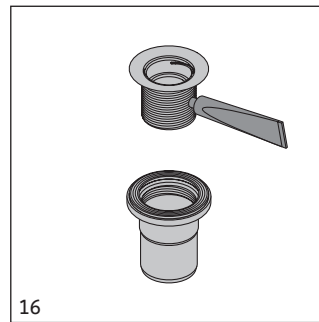

280630..

280730..

28063000 . .

28073000 . .

*to be installed only with a WaterSense labeled flush valve with the same flush rating

Duravit AG
Werderstr. 36
78132 Hornberg
Germany
Phone +49 78 33 70 0
Fax +49 78 33 70 289
info@duravit.de
www.duravit.de