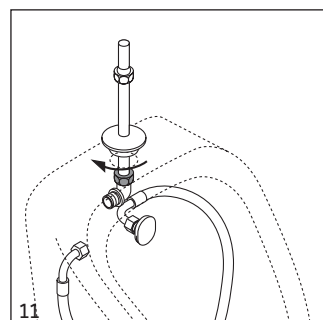

280630..

280730..

28063000 . .

28073000 . .

*to be installed only with a WaterSense labeled flush valve with the same flush rating

Duravit AG
Werderstr. 36
78132 Hornberg
Germany
Phone +49 78 33 70 0
Fax +49 78 33 70 289
info@duravit.de
www.duravit.de