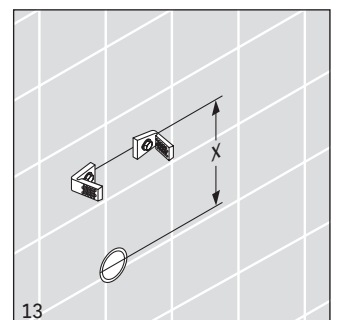

280630..

280730..

28063000 . .

28073000 . .

*to be installed only with a WaterSense labeled flush valve with the same flush rating

Duravit AG
Werderstr. 36
78132 Hornberg
Germany
Phone +49 78 33 70 0
Fax +49 78 33 70 289
info@duravit.de
www.duravit.de