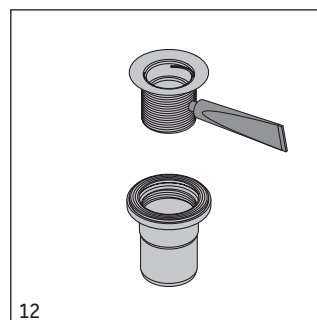

280630..

280730..

28063000 . .

28073000 . .

*to be installed only with a WaterSense labeled flush valve with the same flush rating

Duravit AG
Werderstr. 36
78132 Hornberg
Germany
Phone +49 78 33 70 0
Fax +49 78 33 70 289
info@duravit.de
www.duravit.de