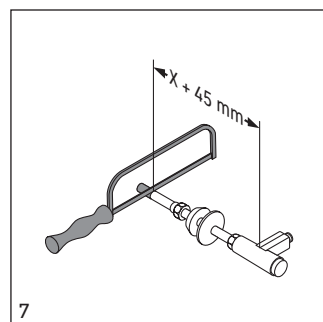

280630..

280730..

28063000 . .

28073000 . .

*to be installed only with a WaterSense labeled flush valve with the same flush rating

Duravit AG
Werderstr. 36
78132 Hornberg
Germany
Phone +49 78 33 70 0
Fax +49 78 33 70 289
info@duravit.de
www.duravit.de