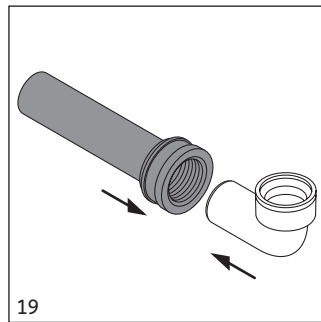

280630..

280730..

28063000 . .

28073000 . .

*to be installed only with a WaterSense labeled flush valve with the same flush rating

Duravit AG
Werderstr. 36
78132 Hornberg
Germany
Phone +49 78 33 70 0
Fax +49 78 33 70 289
info@duravit.de
www.duravit.de