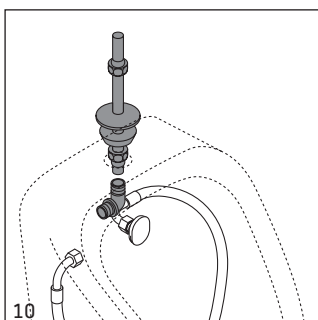

280630..

280730..

28063000 . .

28073000 . .

*to be installed only with a WaterSense labeled flush valve with the same flush rating

Duravit AG
Werderstr. 36
78132 Hornberg
Germany
Phone +49 78 33 70 0
Fax +49 78 33 70 289
info@duravit.de
www.duravit.de