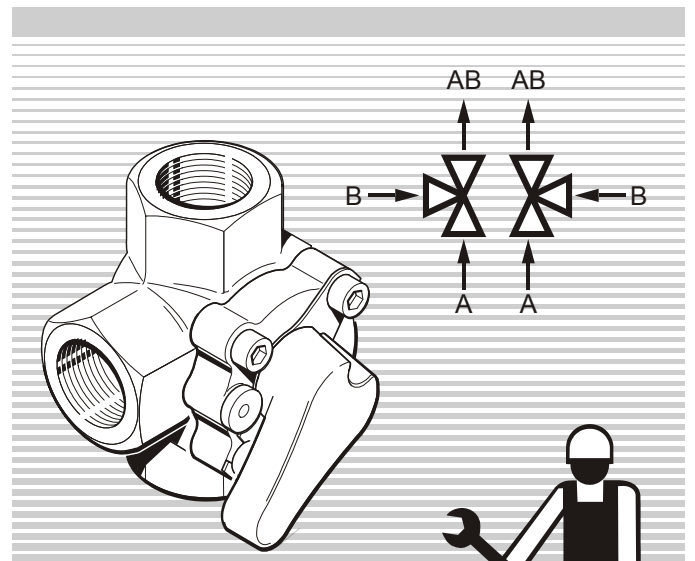

4

DN	PIPE-R	A (mm)	M (Nm)
20	3/4"	> 13	< 65
25	1"	> 15	< 85
32	1-1/4"	> 17	< 100
40	1-1/2"	> 17	< 110
50	2"	> 22	< 135

DN20...32 → 071161036
 DN40...50 → 071161037

resideo

CENTRA V5433A/G

Ademco 1 GmbH, Hardhofweg 40,
74821 MOSBACH, GERMANY
Phone: +49 6261 810
Fax: +49 6261 81309