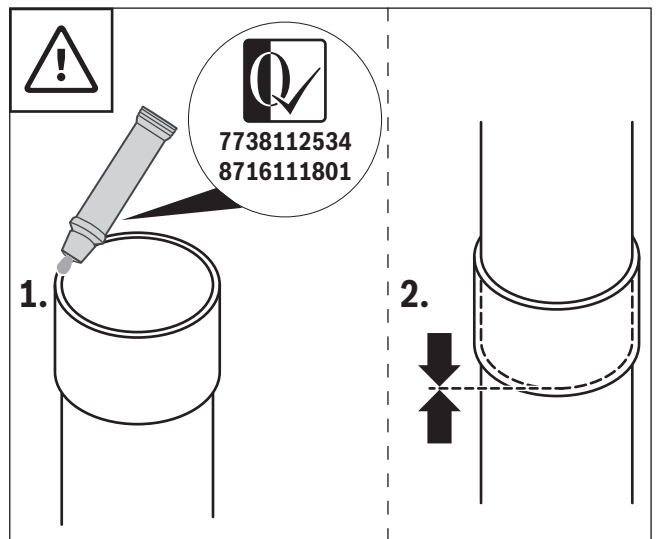

1 FC-060, 7738112635, Ø 60 mm

2 FC-080, 7738112719, Ø 80 mm

3 FC-110, 7738112721, Ø 110 mm

4

5

0010017800-002

Original Quality by Bosch Thermotechnik GmbH
 Sophienstraße 30-32; D-35576 Wetzlar/Germany