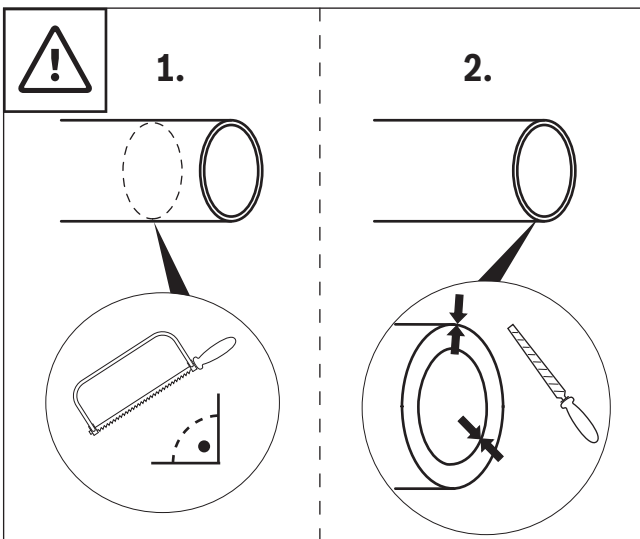

1 FC-060, 7738112635, Ø 60 mm

2 FC-080, 7738112719, Ø 80 mm

3 FC-110, 7738112721, Ø 110 mm

4

5

0010017800-002

Original Quality by Bosch Thermotechnik GmbH
 Sophienstraße 30-32; D-35576 Wetzlar/Germany