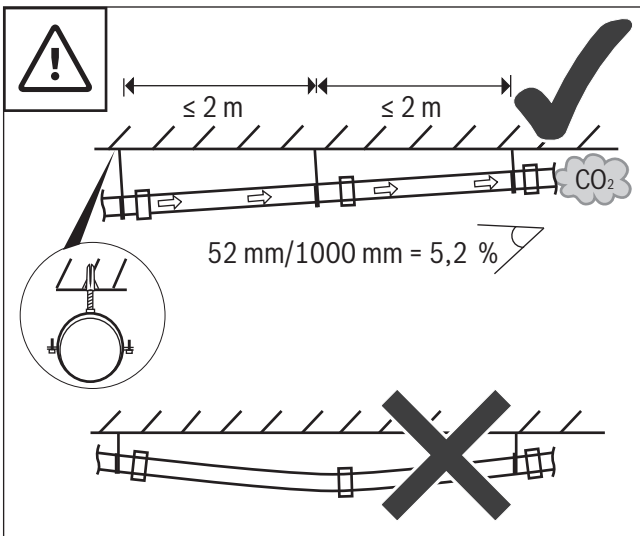

1 FC-060, 7738112635, Ø 60 mm

2 FC-080, 7738112719, Ø 80 mm

3 FC-110, 7738112721, Ø 110 mm

4

5

0010017800-002

Original Quality by Bosch Thermotechnik GmbH
 Sophienstraße 30-32; D-35576 Wetzlar/Germany