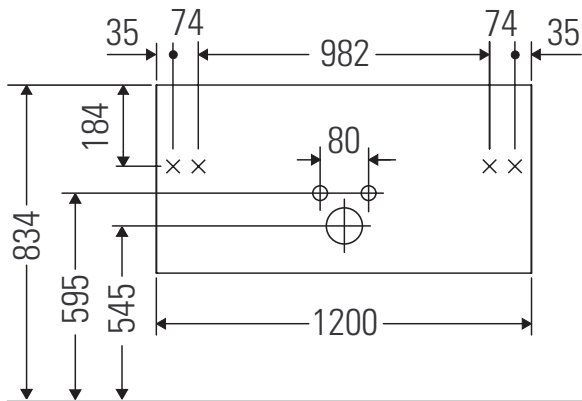

Ketho

KT 6431

Montageanleitung

W mm	X mm
16	834

ME by Starck # 233612 / # 236112..00

W mm	X mm
16	834

ME by Starck # 236112..24

Verwendungshinweise