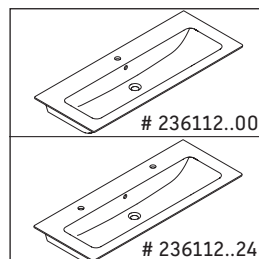

Ketho

KT 6431

Montageanleitung

W mm	X mm
16	834

ME by Starck # 233612 / # 236112..00

W mm	X mm
16	834

ME by Starck # 236112..24

Verwendungshinweise