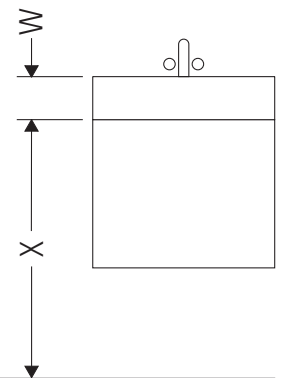

Ketho

KT 6431

Montageanleitung

W mm	X mm
16	834

ME by Starck # 233612 / # 236112..00

W mm	X mm
16	834

ME by Starck # 236112..24

Verwendungshinweise