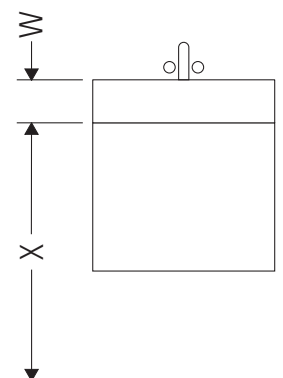

Ketho

KT 6431

Montageanleitung

W mm	X mm
16	834

ME by Starck # 233612 / # 236112..00

W mm	X mm
16	834

ME by Starck # 236112..24

Verwendungshinweise