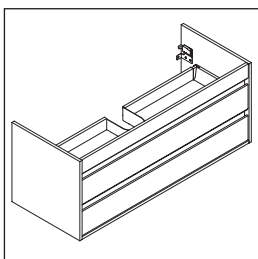

Ketho

KT 6431

Montageanleitung

W mm	X mm
16	834

ME by Starck # 233612 / # 236112..00

W mm	X mm
16	834

ME by Starck # 236112..24

Verwendungshinweise