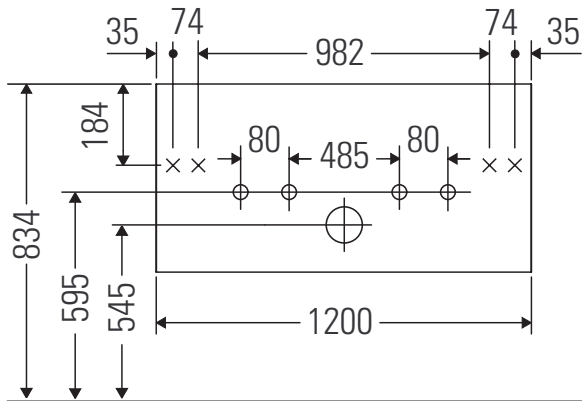

Ketho

KT 6431

Montageanleitung

W mm	X mm
16	834

ME by Starck # 233612 / # 236112..00

W mm	X mm
16	834

ME by Starck # 236112..24

Verwendungshinweise