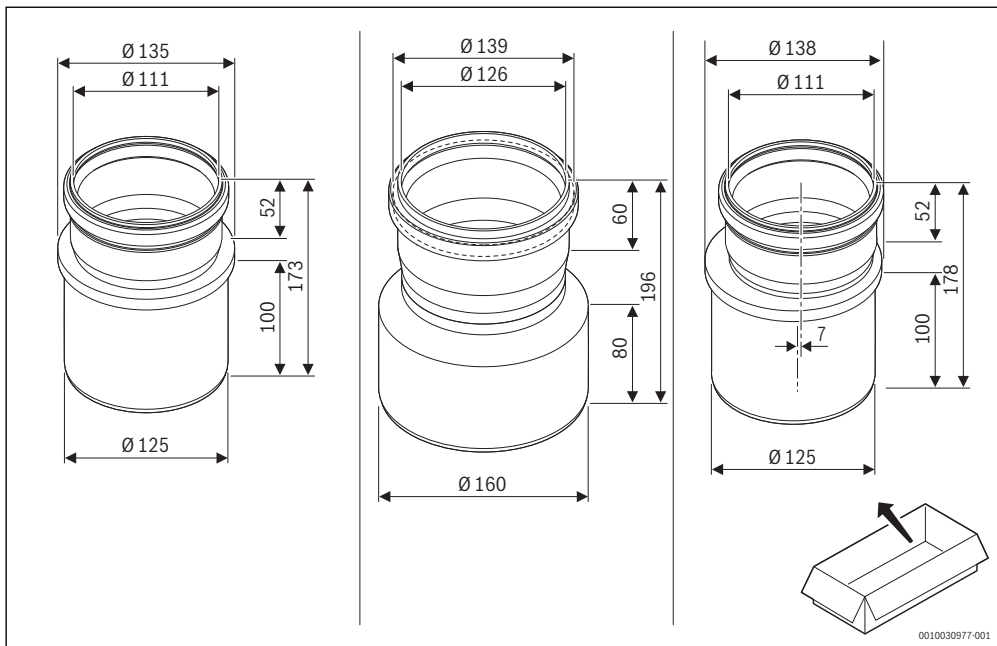

1 7738112733, 7738112735

2 7738113164, 7738113165, 7738113166

0010017800-002

Original Quality by Bosch Thermotechnik GmbH
Sophienstraße 30-32; D-35576 Wetzlar/Germany