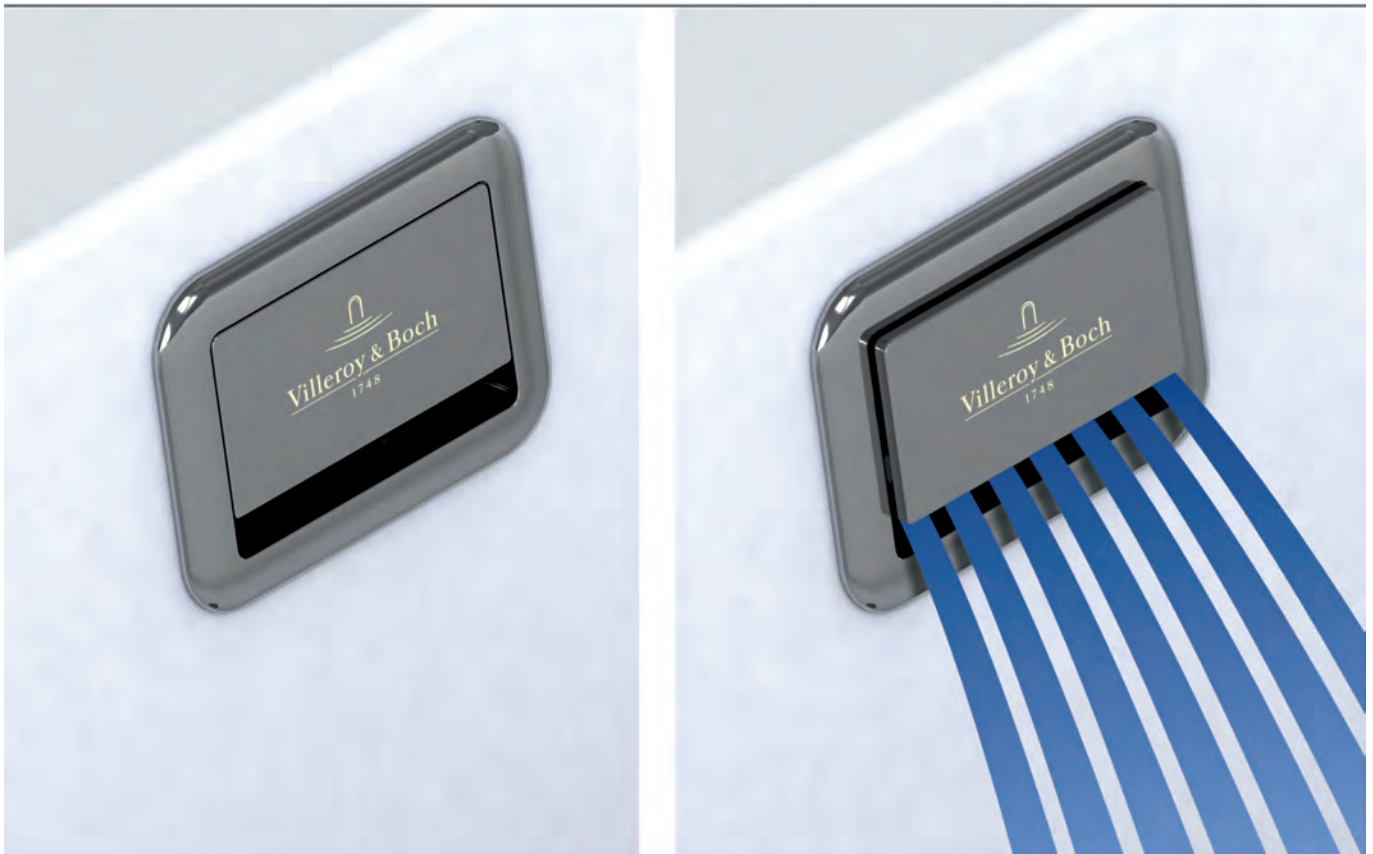

Collaro

DE Montageanleitung	AR دليل التركيب	HU Szerelési útmutató	PT Instruções de montagem
EN Installation instructions	BG Ръководство за монтаж	ID Petunjuk pemasangan	RO Manual de montaj
ES Instrucciones de montaje	CS Návod k montáži	JA 取付説明書	SK Návod na montáž
FR Instructions de montage	DA Monteringsvejledning	KO 설치 가이드	SL Navodila za montažo
IT Istruzioni per il montaggio	EE Paigaldusjuhend	LT Montavimo instrukcija	SV Monteringsanvisning
NL Montagehandleiding	EL Οδηγίες τοποθέτησης	LV Montāžas instrukcija	TH คู่มือการติดตั้ง
RU Инструкция по монтажу	FI Asennusohje	NO Monteringsanvisning	TR Montaj kılavuzu
ZH 安装说明	HR Uputa za montažu	PL Instrukcja montażu	UK Інструкція з монтажу