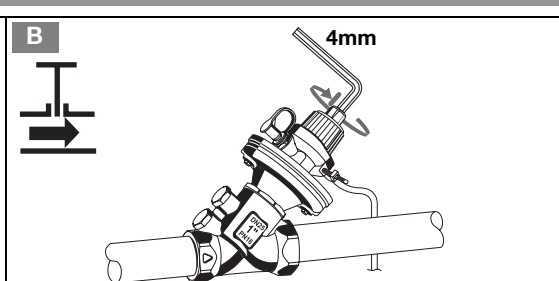

Braukmann V5001P, Kombi-Auto

-20 - 130°C (-4 - 266°F)
 p_{max} 16bar (232psi)
 Δp_{0max} 6 x Δp_c

Manufactured for
and on behalf of
Pittway Sàrl, Z.A., La Pièce 4,
1180 Rolle, Switzerland
by its authorised representative
Ademco 1 GmbH