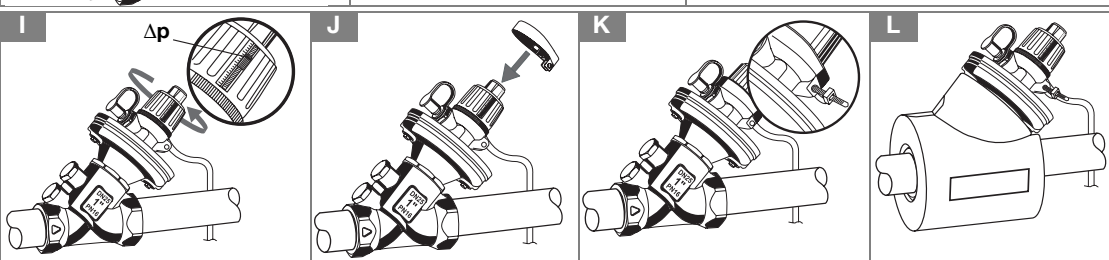

Braukmann V5001P, Kombi-Auto

-20 - 130°C (-4 - 266°F)
 p_{max} 16bar (232psi)
 Δp_{0max} 6 x Δp_c

Manufactured for
and on behalf of
Pittway Sàrl, Z.A., La Pièce 4,
1180 Rolle, Switzerland
by its authorised representative
Ademco 1 GmbH