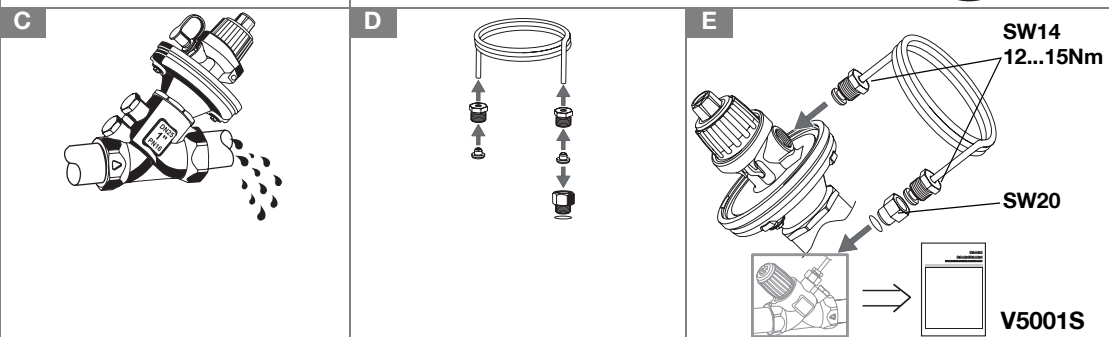

Braukmann V5001P, Kombi-Auto

-20 - 130°C (-4 - 266°F)
 p_{max} 16bar (232psi)
 Δp_{0max} 6 x Δp_c

Manufactured for
and on behalf of
Pittway Sàrl, Z.A., La Pièce 4,
1180 Rolle, Switzerland
by its authorised representative
Ademco 1 GmbH