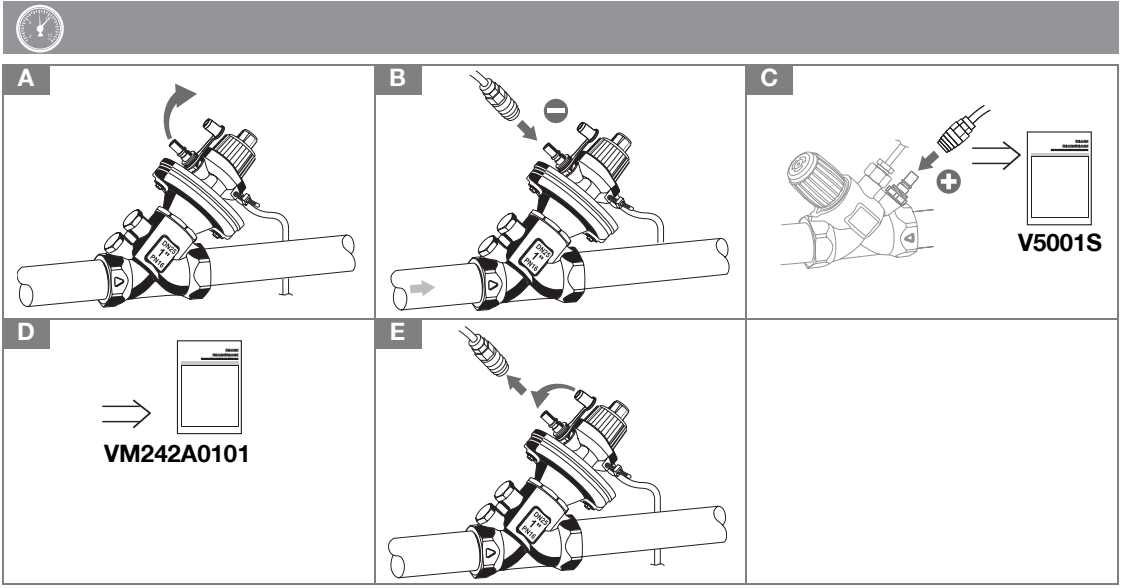

Braukmann V5001P, Kombi-Auto

-20 - 130°C (-4 - 266°F)
 p_{max} 16bar (232psi)
 Δp_{0max} 6 x Δp_c

Manufactured for
and on behalf of
Pittway Sàrl, Z.A., La Pièce 4,
1180 Rolle, Switzerland
by its authorised representative
Ademco 1 GmbH