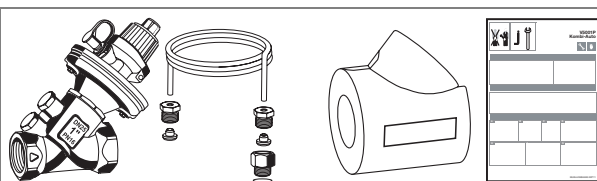

Braukmann V5001P, Kombi-Auto

-20 - 130°C (-4 - 266°F)
 p_{max} 16bar (232psi)
 Δp_{0max} 6 x Δp_c

Manufactured for
and on behalf of
Pittway Sàrl, Z.A., La Pièce 4,
1180 Rolle, Switzerland
by its authorised representative
Ademco 1 GmbH