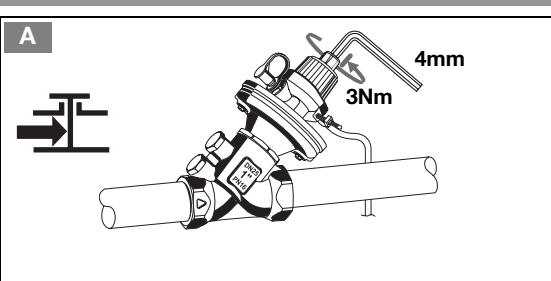

Braukmann V5001P, Kombi-Auto

-20 - 130°C (-4 - 266°F)
 p_{max} 16bar (232psi)
 Δp_{0max} 6 x Δp_c

Manufactured for
and on behalf of
Pittway Sàrl, Z.A., La Pièce 4,
1180 Rolle, Switzerland
by its authorised representative
Ademco 1 GmbH