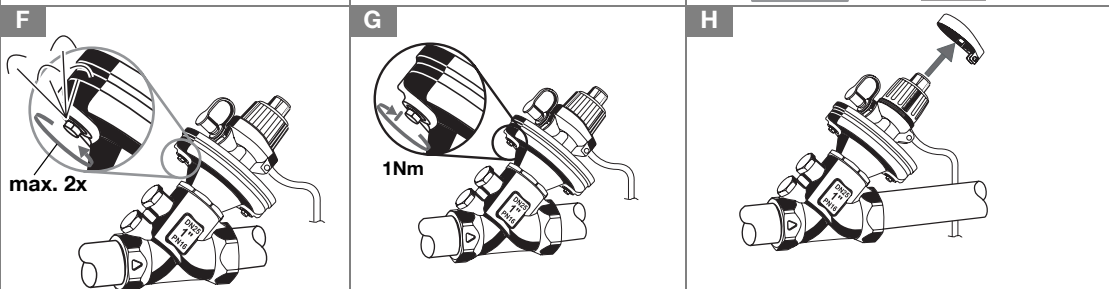

Braukmann V5001P, Kombi-Auto

-20 - 130°C (-4 - 266°F)
 p_{max} 16bar (232psi)
 Δp_{0max} 6 x Δp_c

Manufactured for
and on behalf of
Pittway Sàrl, Z.A., La Pièce 4,
1180 Rolle, Switzerland
by its authorised representative
Ademco 1 GmbH