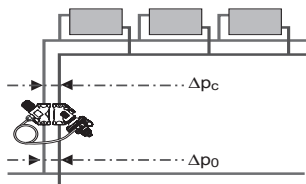

Braukmann V5001P, Kombi-Auto

-20 - 130°C (-4 - 266°F)
 p_{max} 16bar (232psi)
 Δp_{0max} 6 x Δp_c

Manufactured for
and on behalf of
Pittway Sàrl, Z.A., La Pièce 4,
1180 Rolle, Switzerland
by its authorised representative
Ademco 1 GmbH