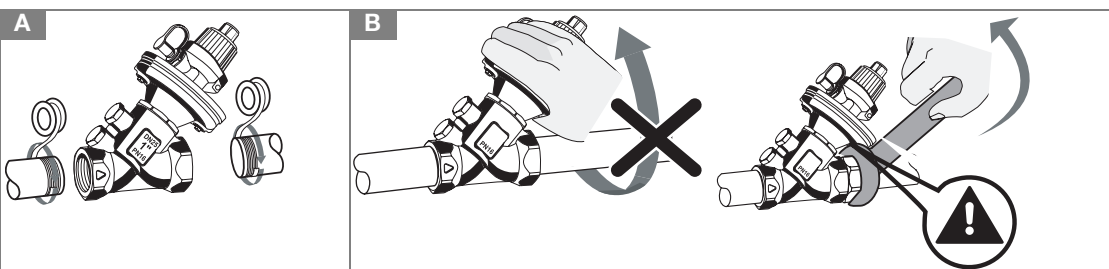

Braukmann V5001P, Kombi-Auto

-20 - 130°C (-4 - 266°F)
 p_{max} 16bar (232psi)
 Δp_{0max} 6 x Δp_c

Manufactured for
and on behalf of
Pittway Sàrl, Z.A., La Pièce 4,
1180 Rolle, Switzerland
by its authorised representative
Ademco 1 GmbH