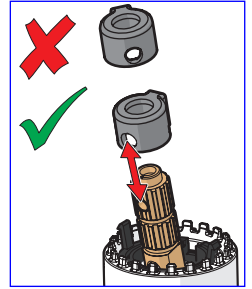

5 7

2.5

②

⑤ ⑥

[cleaning.hansa.com](https://cleaning.hansa.com)

Oras Group is a powerful European provider of sanitary fittings: the market leader in the Nordics and a leading company in Continental Europe. The company's mission is to make the use of water easy and sustainable and its vision is to become the European leader of advanced sanitary fittings. Oras Group has two strong brands: Oras and Hansa.