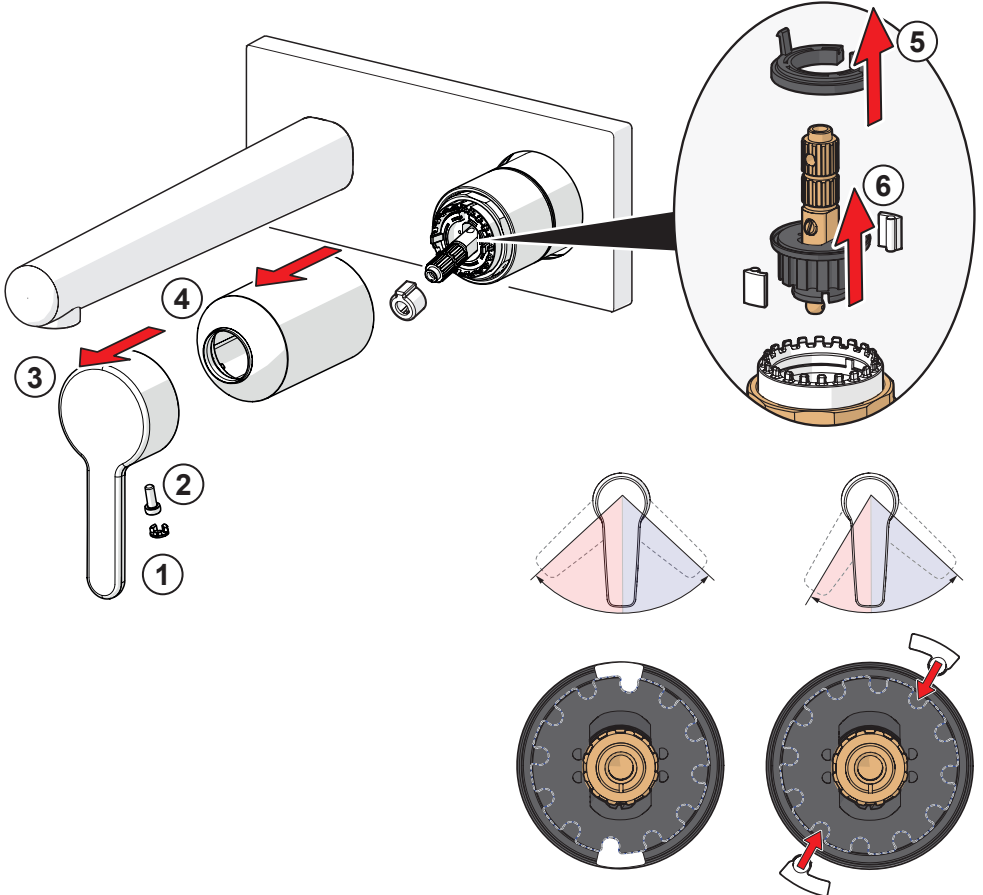

5 7

2.5

②

⑤ ⑥

[cleaning.hansa.com](https://cleaning.hansa.com)

Oras Group is a powerful European provider of sanitary fittings: the market leader in the Nordics and a leading company in Continental Europe. The company's mission is to make the use of water easy and sustainable and its vision is to become the European leader of advanced sanitary fittings. Oras Group has two strong brands: Oras and Hansa.