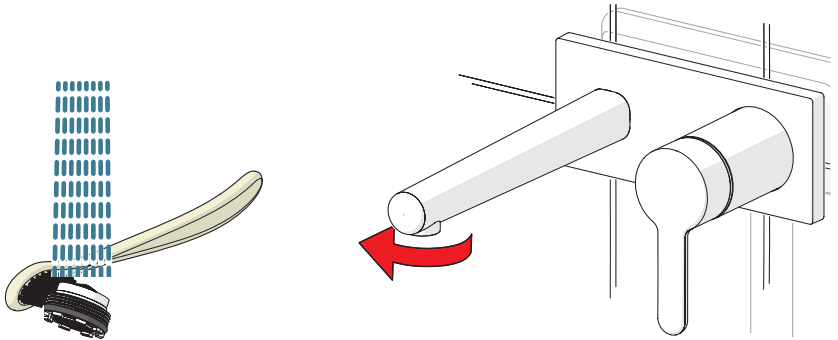

5 7

2.5

②

⑤ ⑥

[cleaning.hansa.com](https://cleaning.hansa.com)

Oras Group is a powerful European provider of sanitary fittings: the market leader in the Nordics and a leading company in Continental Europe. The company's mission is to make the use of water easy and sustainable and its vision is to become the European leader of advanced sanitary fittings. Oras Group has two strong brands: Oras and Hansa.