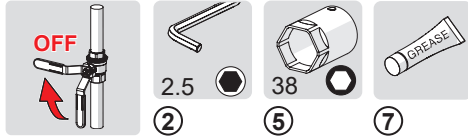

5 7

2.5

②

⑤ ⑥

[cleaning.hansa.com](https://cleaning.hansa.com)

Oras Group is a powerful European provider of sanitary fittings: the market leader in the Nordics and a leading company in Continental Europe. The company's mission is to make the use of water easy and sustainable and its vision is to become the European leader of advanced sanitary fittings. Oras Group has two strong brands: Oras and Hansa.