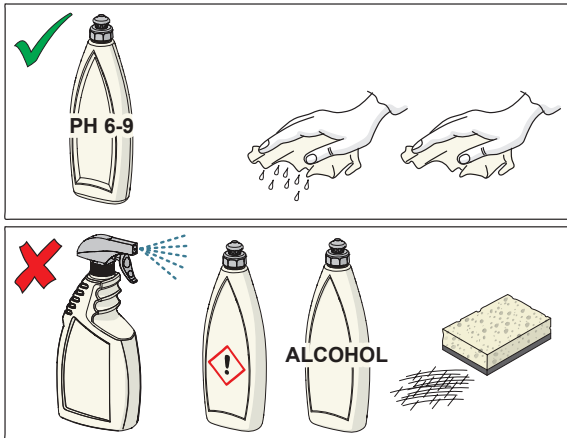

5 7

2.5

②

⑤ ⑥

[cleaning.hansa.com](https://cleaning.hansa.com)

Oras Group is a powerful European provider of sanitary fittings: the market leader in the Nordics and a leading company in Continental Europe. The company's mission is to make the use of water easy and sustainable and its vision is to become the European leader of advanced sanitary fittings. Oras Group has two strong brands: Oras and Hansa.