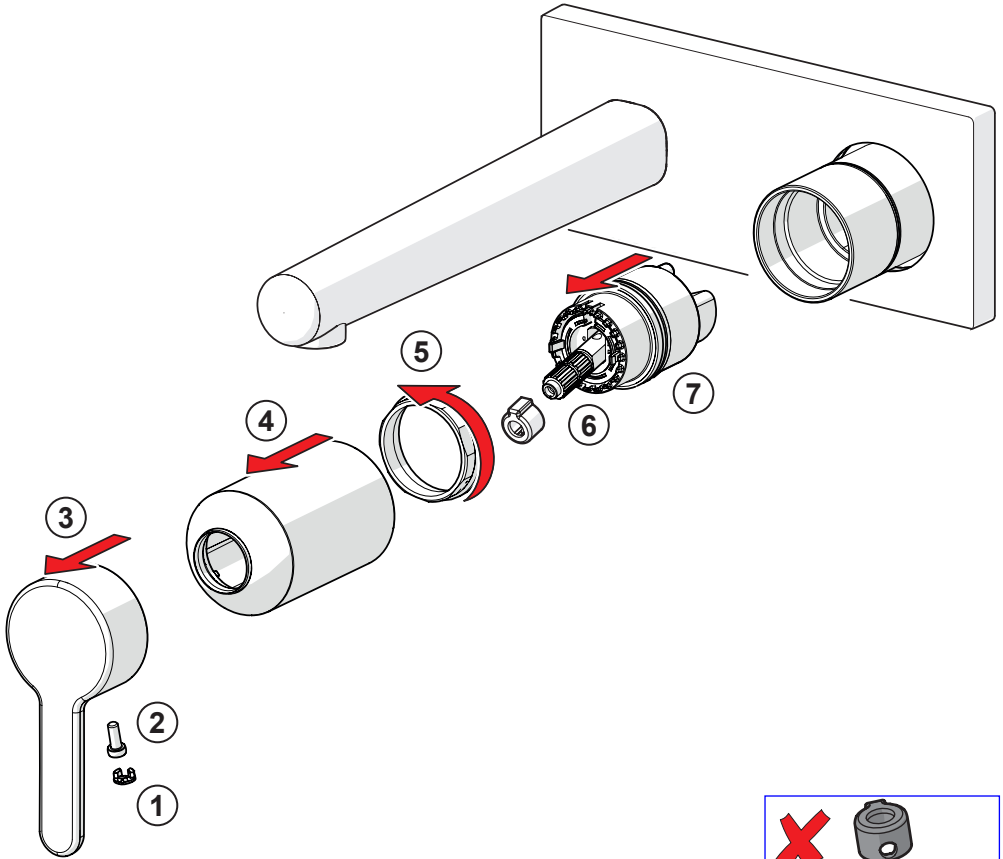

5 7

2.5

②

⑤ ⑥

[cleaning.hansa.com](https://cleaning.hansa.com)

Oras Group is a powerful European provider of sanitary fittings: the market leader in the Nordics and a leading company in Continental Europe. The company's mission is to make the use of water easy and sustainable and its vision is to become the European leader of advanced sanitary fittings. Oras Group has two strong brands: Oras and Hansa.