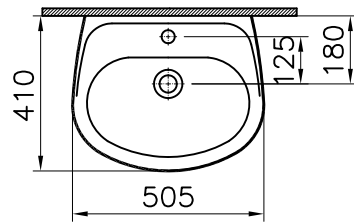

Theoretic Mass(kg)	Revision
Surface Area(dm ²)	A4

Thread	Hole	Shaft

3	1	Pedestal	6968-0156	Ceramic	
2	1	Trap Cover	6948-1031	Ceramic	
1	1	Cloak-room basin 50 cm	5079-1029	Ceramic	
item	Quantity	Part Name	Drawing No	Material	Material Class
		Series	Ceramic	Material Class	
		NORM	Cloak-room basin 50 cm		
03	Replaces drawing dated 08.11.2006	23.09.2009	G.GULTER		
R.S	Description	Date	NAME		
		<small>This drawing can only be used for the intended purposes. Unauthorized copying is strictly prohibited.</small>			
Drawn By	Controlled By	Approved By	Date	Drawing No	Scale
U.AYDÖNER	O.KONEZ	B.TOPÇU	03.01.2008	5079+6948+6968	1/20