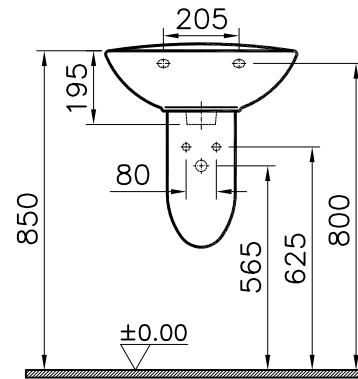

Theoretic Mass(kg)	Revision
Surface Area(dm ²)	A4

Thread	Hole	Shaft

3	1	Pedestal	6968-0156	Ceramic	
2	1	Trap Cover	6948-1031	Ceramic	
1	1	Cloak-room basin 50 cm	5079-1029	Ceramic	
item	Quantity	Part Name	Drawing No	Material	Material Class
		Series	Ceramic	Material Class	
		NORM	Cloak-room basin 50 cm		
03	Replaces drawing dated 08.11.2006	23.09.2009	G.GULTER		
R.S	Description	Date	NAME		
		<small>This drawing can only be used for the intended purposes. Unauthorized copying is strictly prohibited.</small>			
Drawn By	Controlled By	Approved By	Date	Drawing No	Scale
U.AYDÖNER	O.KONEZ	B.TOPÇU	03.01.2008	5079+6948+6968	1/20