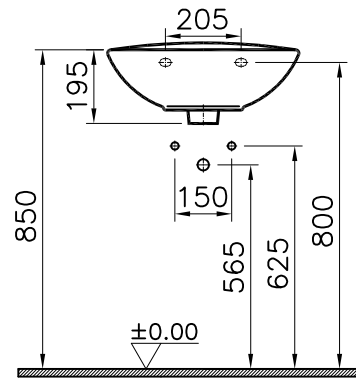

Theoretic Mass(kg)	Revision
Surface Area(dm ²)	A4

Thread	Hole	Shaft

3	1	Pedestal	6968-0156	Ceramic	
2	1	Trap Cover	6948-1031	Ceramic	
1	1	Cloak-room basin 50 cm	5079-1029	Ceramic	
item	Quantity	Part Name	Drawing No	Material	Material Class
		Series	Ceramic	Material Class	
		NORM	Cloak-room basin 50 cm		
03	Replaces drawing dated 08.11.2006	23.09.2009	G.GULTER		
R.S	Description	Date	NAME		
		<small>This drawing can only be used for the intended purposes. Unauthorized copying is strictly prohibited.</small>			
Drawn By	Controlled By	Approved By	Date	Drawing No	Scale
U.AYDÖNER	O.KONEZ	B.TOPÇU	03.01.2008	5079+6948+6968	1/20