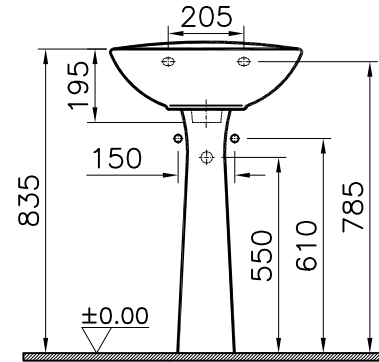

Theoretic Mass(kg)	Revision
Surface Area(dm ²)	A4

Thread	Hole	Shaft

3	1	Pedestal	6968-0156	Ceramic	
2	1	Trap Cover	6948-1031	Ceramic	
1	1	Cloak-room basin 50 cm	5079-1029	Ceramic	
item	Quantity	Part Name	Drawing No	Material	Material Class
		Series	Ceramic	Material Class	
		NORM	Cloak-room basin 50 cm		
03	Replaces drawing dated 08.11.2006	23.09.2009	G.GULTER		
R.S	Description	Date	NAME		
		<small>This drawing can only be used for the intended purposes. Unauthorized copying is strictly prohibited.</small>			
Drawn By	Controlled By	Approved By	Date	Drawing No	Scale
U.AYDÖNER	O.KONEZ	B.TOPÇU	03.01.2008	5079+6948+6968	1/20