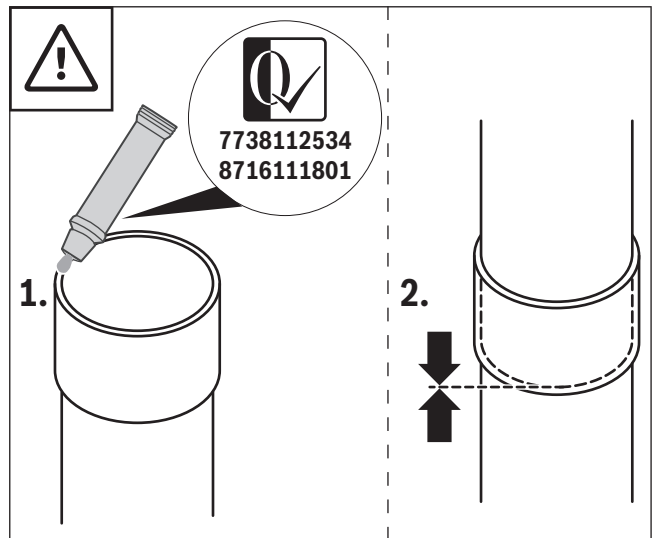

1 FC-080: 7738112738, FC-0110: 7738112739

2 FC-0125: 7738113117

3 FC-080: 7738112738, FC-0110: 7738112739

4 FC-0125: 7738113117

5 FC-0125: 7738113117

0010017800-002

Original Quality by Bosch Thermotechnik GmbH
Sophienstraße 30-32; D-35576 Wetzlar/Germany