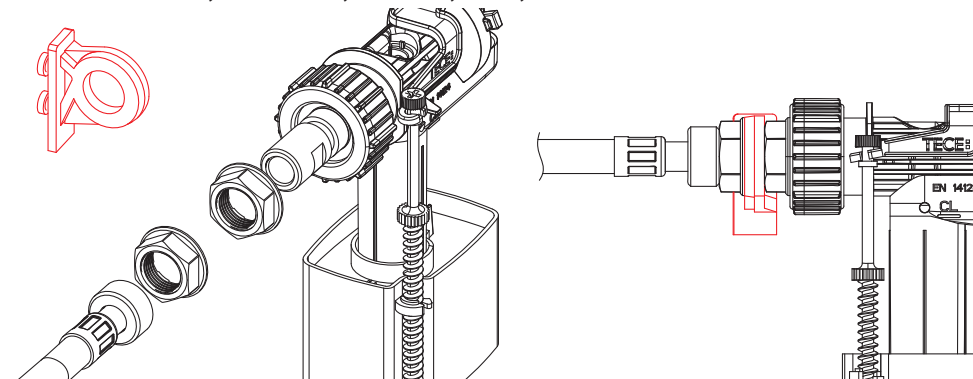

Grohe: GD 2

Grohe: AV1

Grohe: 6–9 I

Grohe: 6 1/3 I

Sanit: Ineo Plus, Ineo Solo, Ineo 80, Ineo, Ineo In

Sanit: CC-120-L-FO-2V-L

Sanit: 982N, 983N, 988C

Sanit: 980N, 995N