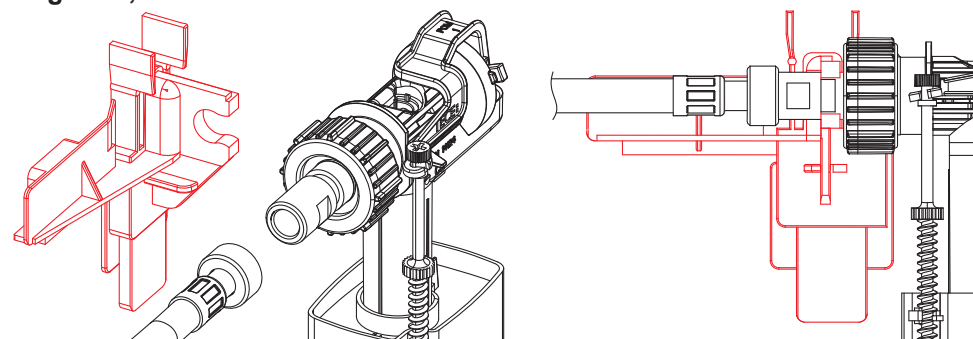

Viega: 1C, 2C

Viega: 2H, 2S