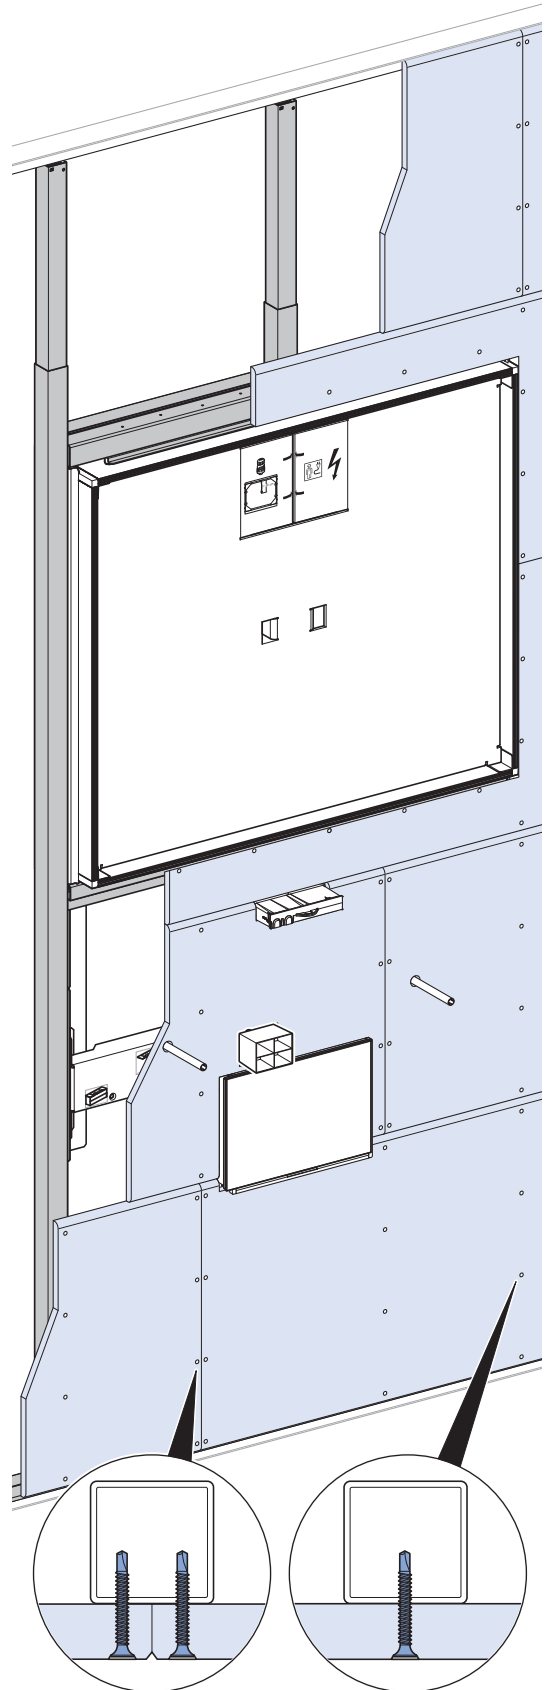

Geberit ONE, H = 100 cm

- (75 cm) 111.051.00.1
- (90 cm) 111.052.00.1
- (105 cm) 111.053.00.1
- (120 cm) 111.054.00.1

Geberit ONE, H = 90 cm

- (75 cm) 111.942.00.1
- (90 cm) 111.943.00.1
- (105 cm) 111.944.00.1
- (120 cm) 111.945.00.1

5

6

7

8

9

→ **2** 11

1 B

1

8

9

10

11

12

→ **2** 11

2

1

1

4

→ **4 A** 📄 15

→ **4 B** 📄 16

4

A

✓

Installation
Manual