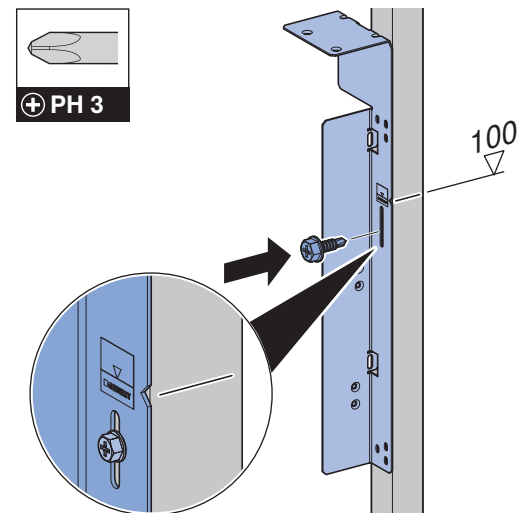

Geberit ONE, H = 100 cm

- (75 cm) 111.051.00.1
- (90 cm) 111.052.00.1
- (105 cm) 111.053.00.1
- (120 cm) 111.054.00.1

Geberit ONE, H = 90 cm

- (75 cm) 111.942.00.1
- (90 cm) 111.943.00.1
- (105 cm) 111.944.00.1
- (120 cm) 111.945.00.1

Duofix System

1 A  4

1 B  7

1 A

1

2

3

4

5

6

7

8

9

→ **2** 11

1 B

1