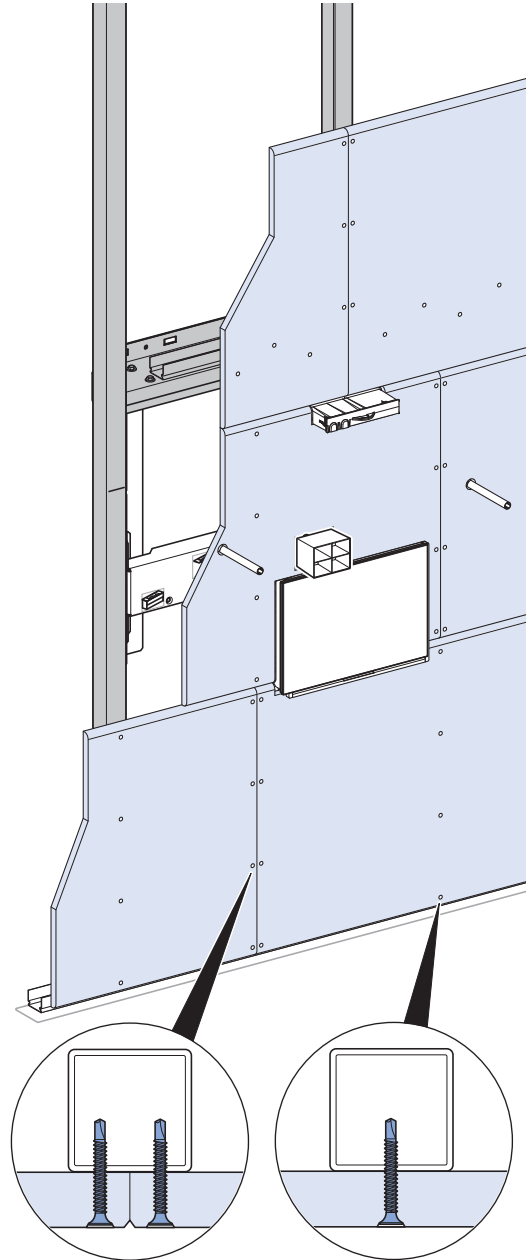

4 B

1

2

3

Geberit International AG
Schachenstrasse 77, CH-8645 Jona
documentation@geberit.com
www.geberit.com