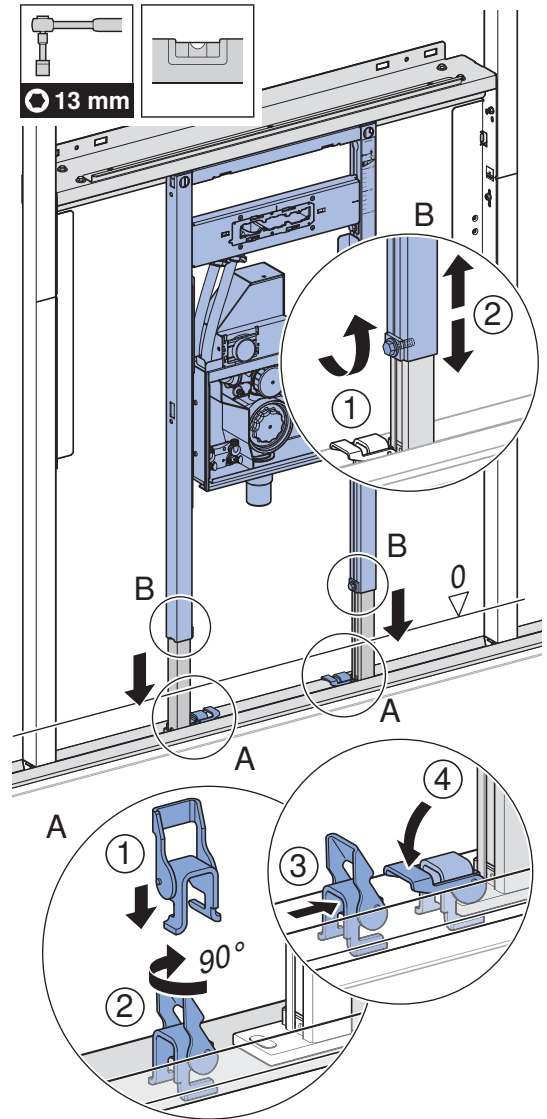

Geberit ONE, H = 100 cm

- (75 cm) 111.051.00.1
- (90 cm) 111.052.00.1
- (105 cm) 111.053.00.1
- (120 cm) 111.054.00.1

Geberit ONE, H = 90 cm

- (75 cm) 111.942.00.1
- (90 cm) 111.943.00.1
- (105 cm) 111.944.00.1
- (120 cm) 111.945.00.1

5

6

7

8

9

→ **2** 11

1 B

1