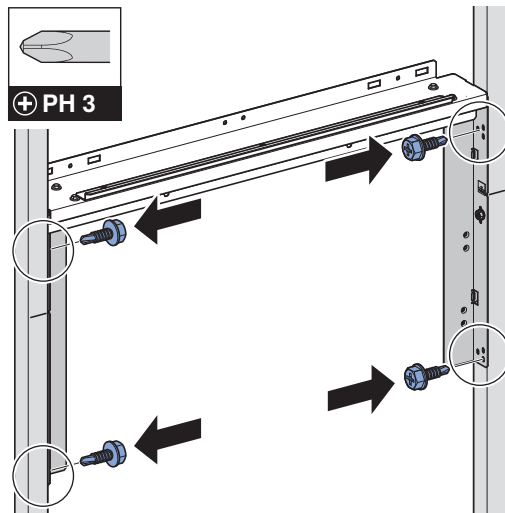

Geberit ONE, H = 100 cm

- (75 cm) 111.051.00.1
- (90 cm) 111.052.00.1
- (105 cm) 111.053.00.1
- (120 cm) 111.054.00.1

Geberit ONE, H = 90 cm

- (75 cm) 111.942.00.1
- (90 cm) 111.943.00.1
- (105 cm) 111.944.00.1
- (120 cm) 111.945.00.1

5

6

7

8

9

→ **2** 11

1 B

1