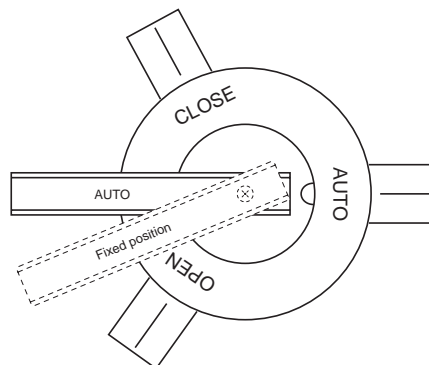

E4

Betrieb • Operation • Activité • Funzionamento

Manufactured for
and on behalf of
Pittway Sàrl, Z.A., La Pièce 4,
1180 Rolle, Switzerland
by its authorised representative
Ademco 1 GmbH

For more information
homecomfort.resideo.com/europe

Ademco 1 GmbH, Hardhofweg 40,
74821 MOSBACH, GERMANY

Phone: +49 6261 810
Fax: +49 6261 81309