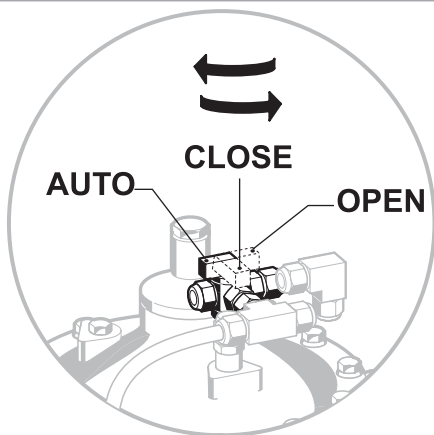

E4

Betrieb • Operation • Activité • Funzionamento

Manufactured for
and on behalf of
Pittway Sàrl, Z.A., La Pièce 4,
1180 Rolle, Switzerland
by its authorised representative
Ademco 1 GmbH

For more information
homecomfort.resideo.com/europe

Ademco 1 GmbH, Hardhofweg 40,
74821 MOSBACH, GERMANY

Phone: +49 6261 810
Fax: +49 6261 81309