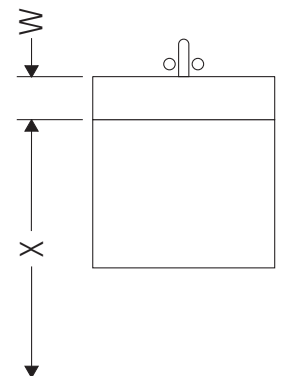

Ketho

KT 6421

Montageanleitung

W mm	X mm
16	834

ME by Starck # 233612 / # 236112..00

W mm	X mm
16	834

ME by Starck # 236112..24

Verwendungshinweise