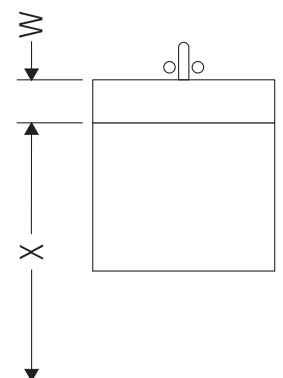

Ketho

KT 6421

Montageanleitung

W mm	X mm
16	834

ME by Starck # 233612 / # 236112..00

W mm	X mm
16	834

ME by Starck # 236112..24

Verwendungshinweise