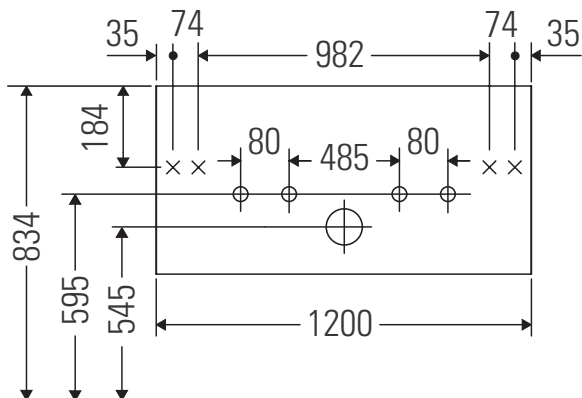

Ketho

KT 6421

Montageanleitung

W mm	X mm
16	834

ME by Starck # 233612 / # 236112..00

W mm	X mm
16	834

ME by Starck # 236112..24

Verwendungshinweise