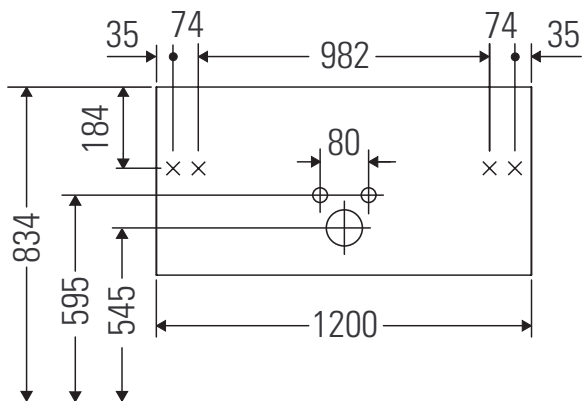

Ketho

KT 6421

Montageanleitung

W mm	X mm
16	834

ME by Starck # 233612 / # 236112..00

W mm	X mm
16	834

ME by Starck # 236112..24

Verwendungshinweise