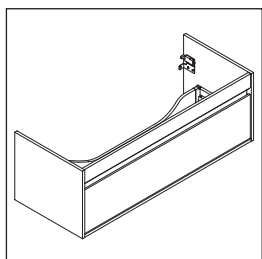

Ketho

KT 6421

Montageanleitung

W mm	X mm
16	834

ME by Starck # 233612 / # 236112..00

W mm	X mm
16	834

ME by Starck # 236112..24

Verwendungshinweise