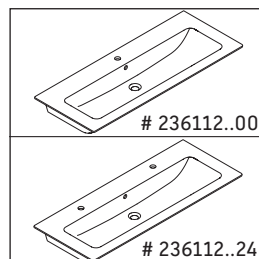

Ketho

KT 6421

Montageanleitung

W mm	X mm
16	834

ME by Starck # 233612 / # 236112..00

W mm	X mm
16	834

ME by Starck # 236112..24

Verwendungshinweise