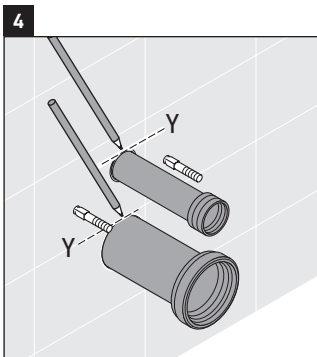

Durafix

K81 40 37
Order no. 57199/21.01.3 We reserve the right to make technical improvements and enhance the appearance of the products shown.