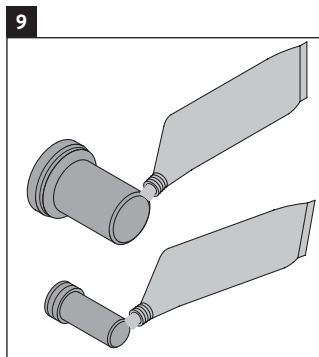

Durafix

K81 40 37
Order no. 57199/21.01.3 We reserve the right to make technical improvements and enhance the appearance of the products shown.