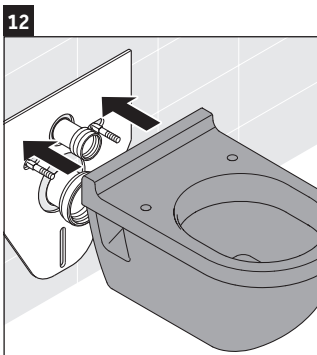

Durafix

K81 40 37
Order no. 57199/21.01.3 We reserve the right to make technical improvements and enhance the appearance of the products shown.