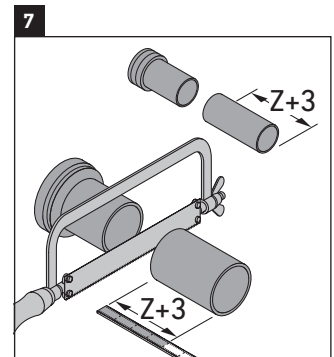

Durafix

K81 40 37
Order no. 57199/21.01.3 We reserve the right to make technical improvements and enhance the appearance of the products shown.