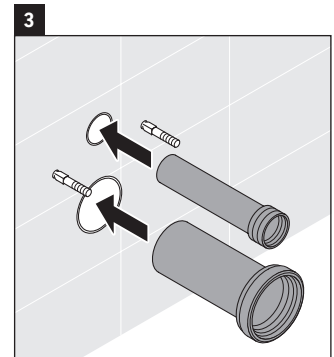

Durafix

K81 40 37
Order no. 57199/21.01.3 We reserve the right to make technical improvements and enhance the appearance of the products shown.