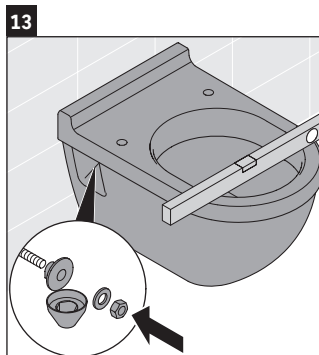

Durafix

K81 40 37
Order no. 57199/21.01.3 We reserve the right to make technical improvements and enhance the appearance of the products shown.