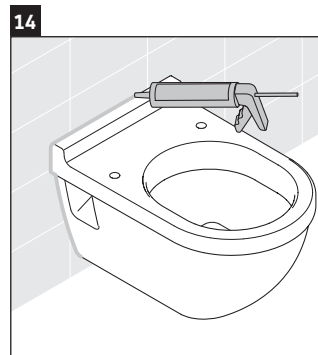

Durafix

K81 40 37
Order no. 57199/21.01.3 We reserve the right to make technical improvements and enhance the appearance of the products shown.