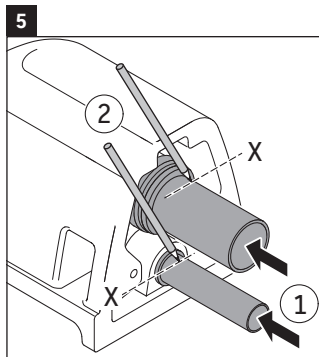

Durafix

K81 40 37
Order no. 57199/21.01.3 We reserve the right to make technical improvements and enhance the appearance of the products shown.