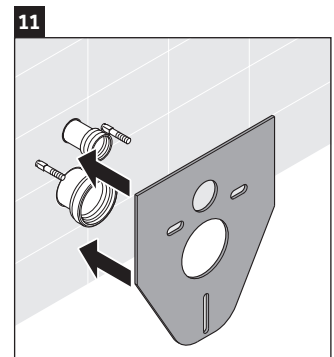

Durafix

K81 40 37
Order no. 57199/21.01.3 We reserve the right to make technical improvements and enhance the appearance of the products shown.