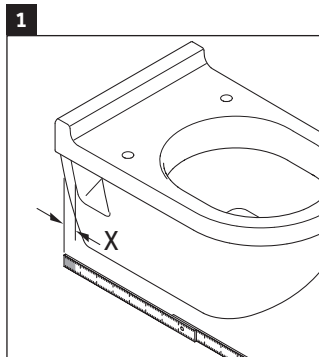

Durafix

K81 40 37
Order no. 57199/21.01.3 We reserve the right to make technical improvements and enhance the appearance of the products shown.