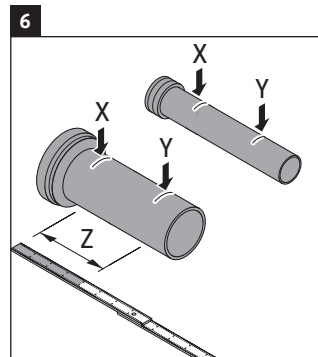

Durafix

K81 40 37
Order no. 57199/21.01.3 We reserve the right to make technical improvements and enhance the appearance of the products shown.