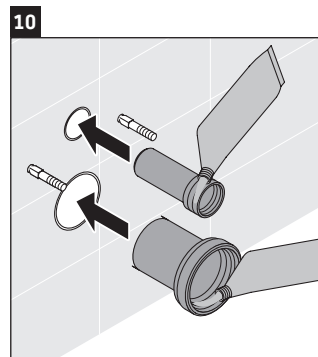

Durafix

K81 40 37
Order no. 57199/21.01.3 We reserve the right to make technical improvements and enhance the appearance of the products shown.