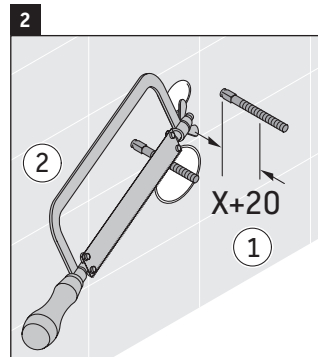

Durafix

K81 40 37
Order no. 57199/21.01.3 We reserve the right to make technical improvements and enhance the appearance of the products shown.