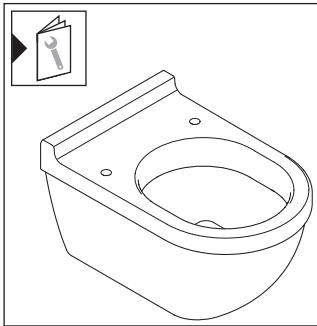

Durafix

K81 40 37
Order no. 57199/21.01.3 We reserve the right to make technical improvements and enhance the appearance of the products shown.