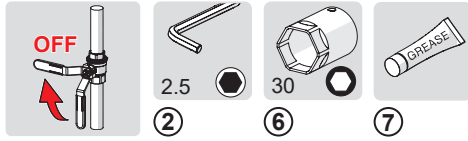

59 914 264

59 914 429

59 914 264

①

②

②

cleaning.hansa.com

About Oras Group