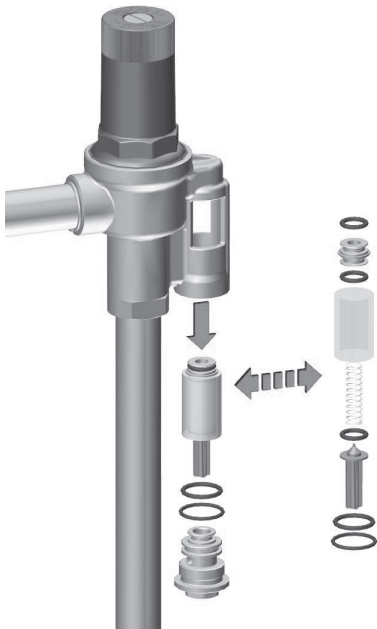

Bausatz Repair Set
Anzegehülse für
Differenzdruck-Überströmventil DU146
Indicator Sleeve for
Differential Pressure Overflow Valve DU146

For more information
homecomfort.resideo.com/europe

Ademco 1 GmbH
Hardhofweg 40
74821 MOSBACH
GERMANY
Phone: +49 6261 810
Fax: +49 6261 81309

Manufactured for and on behalf of the
Pittway Sàrl, La Pléce 4, 1180 Rolle, Switzerland
by its Authorized Representative Ademco 1 GmbH
MU1H-2710GE25 R0720
Subject to change