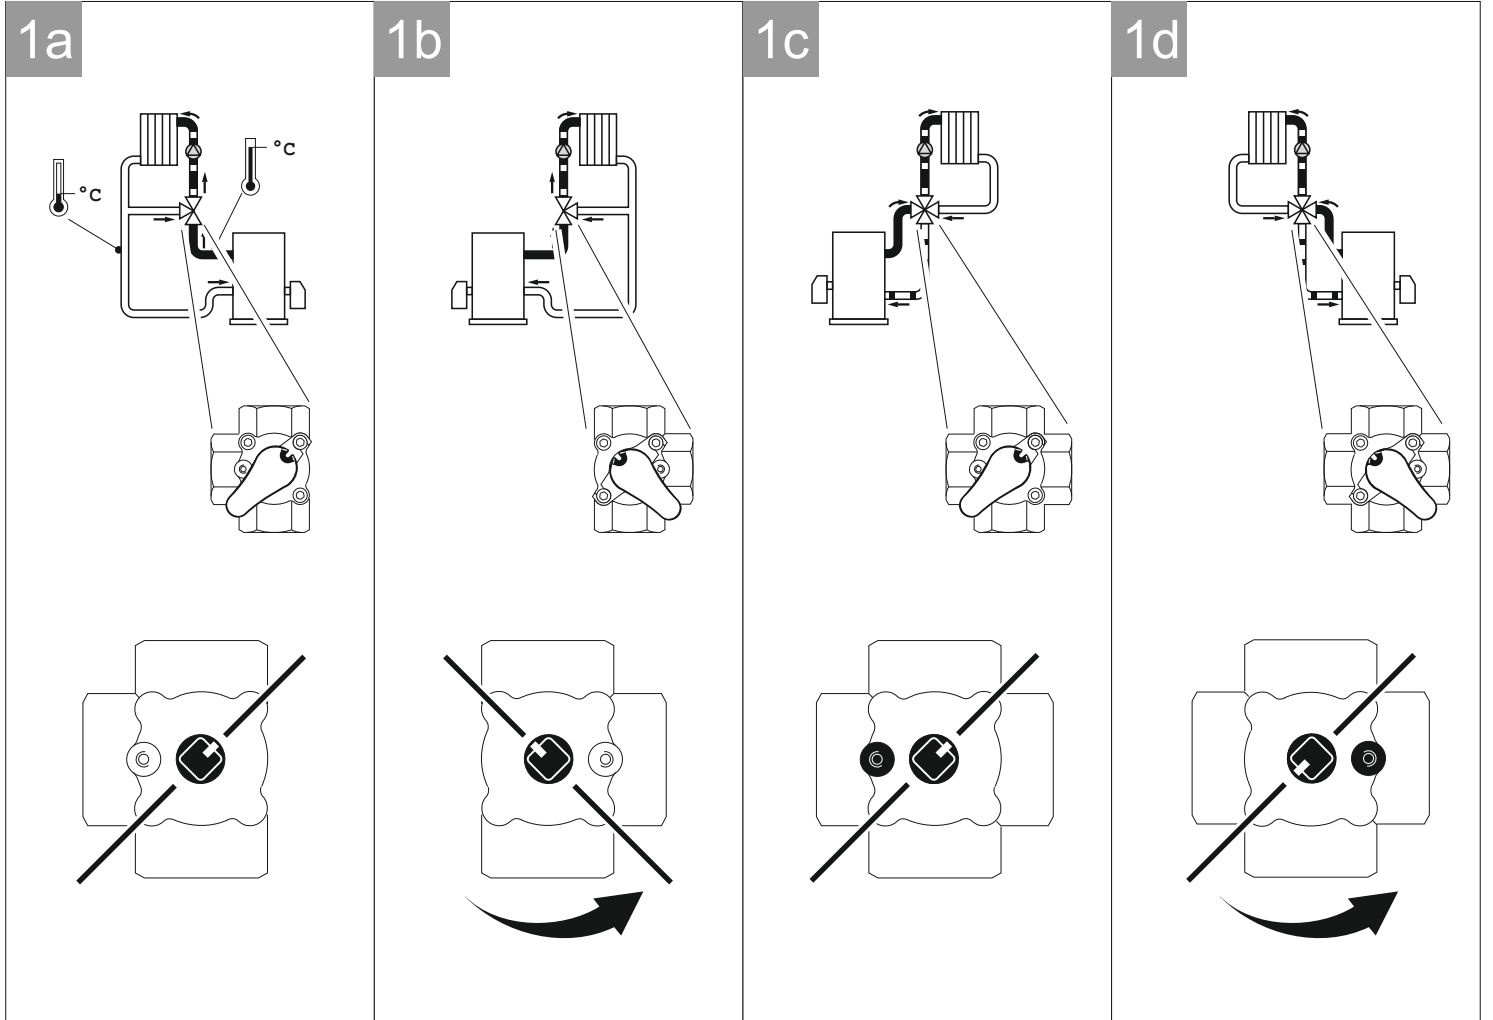

resideo

CENTRA

M6063

© 2023 Resideo Technologies, Inc. All rights reserved.
Phone: +49 6261 810
Fax: +49 6261 81309
74821 MOSBACH, GERMANY
Ademco 1 GmbH, Hardhofweg 40,
resideo.com
Distributed by Pitway Sarl, Z.A.,
La Piece 6, 1180 Rolle, Switzerland
Subject to change: MUIB-1726GE23R0423

WEEE Directive 2012/19/EU
The product (and contained batteries) should not be disposed of with other household waste.
Check for the nearest authorized collection centers or authorized recyclers. The correct disposal
of end-of-life equipment will help prevent potential negative consequences for the environment
and human health.