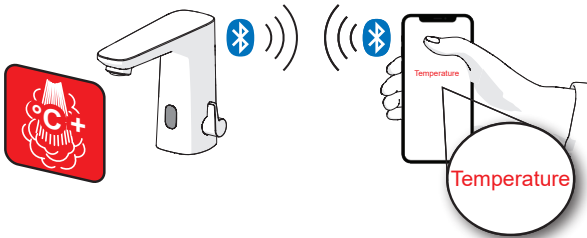

2

3 A

3 B

3 C

1 2

max.
1600 kPa

1

HANSA Connect App