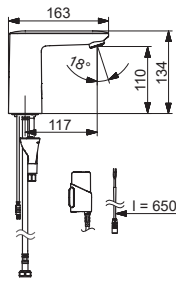

IP 55
9 V
AA 1.5 V Lithium x 2

9201 2219

mpi.hansa.com/92012219