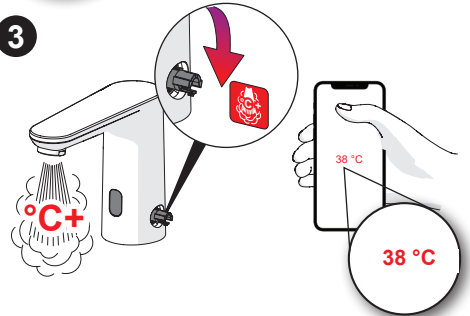

1

HANSA Connect App

Download on the App Store

GET IT ON Google Play

hansa.com/hansa-app

2

3

4

5