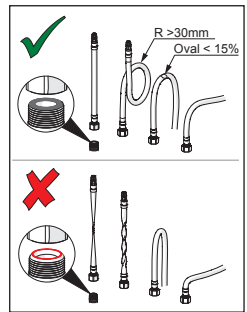

max. 1600 kPa