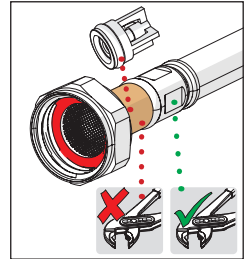

2

3 A

3 B

3 C

1 2

max.
1600 kPa

1

HANSA Connect App