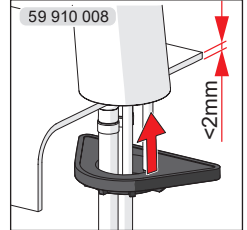

max. 1600 kPa