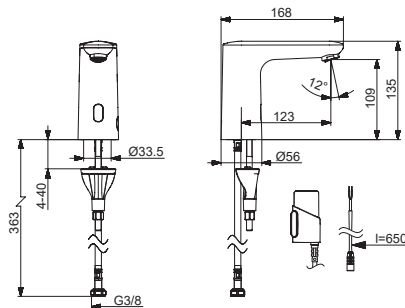

mpi.hansa.com/92512219