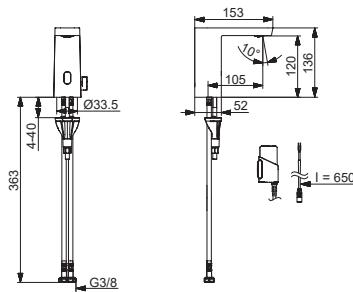

mpi.hansa.com/93602219

5716 2279