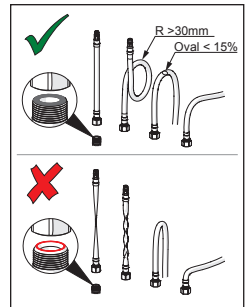

2

3 A

3 B

3 C

1 2

max.
1600 kPa

1

HANSA Connect App