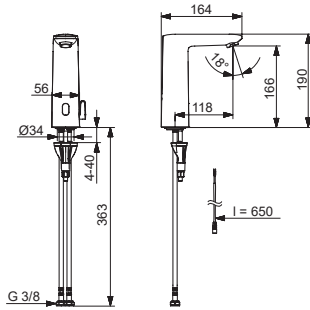

9300 2219
9310 2219
9320 2219

mpi.hansa.com/93002219

9100 2219
9110 2219