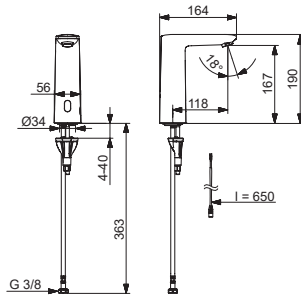

mpi.hansa.com/93012219

9251 2219