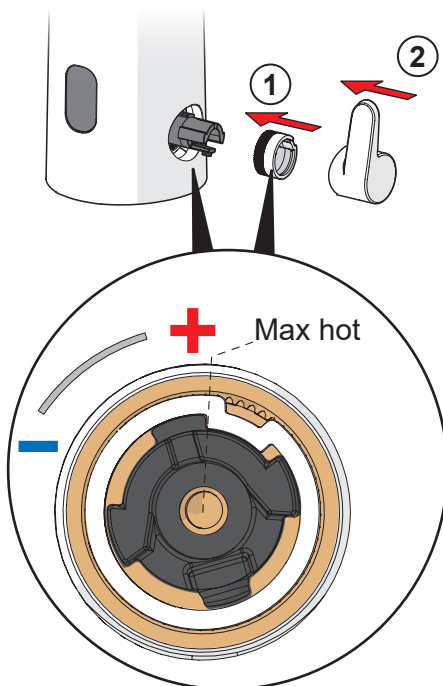

1

HANSA Connect App

Download on the App Store

GET IT ON Google Play

hansa.com/hansa-app

2

3

4

5