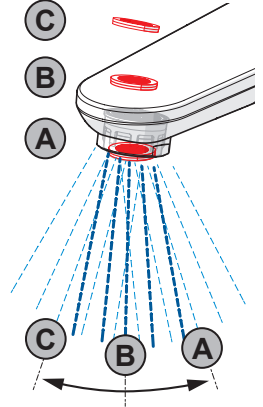

2 s ± 1 s

max. 2 min

ANTISCALD

Bluetooth®

C

B

A

C

B

A

HANSA Connect App

Download on the
App Store

GET IT ON
Google Play

hansa.com/hansa-app

AA 1.5 V
Lithium x 2

AA 1.5 V
Lithium x 2