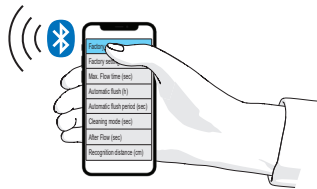

B

A

HANSA Connect App

Download on the
App Store

GET IT ON
Google Play

hansa.com/hansa-app

AA 1.5 V
Lithium x 2

AA 1.5 V
Lithium x 2