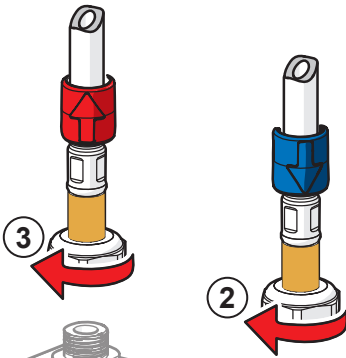

2

3 A

3 B

3 C

1 2

max.
1600 kPa

1

HANSA Connect App