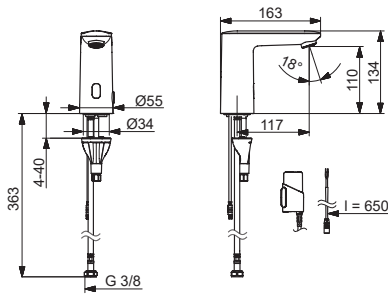

IP 55
9 V
AA 1.5 V Lithium x 2

9201 2219

mpi.hansa.com/92012219