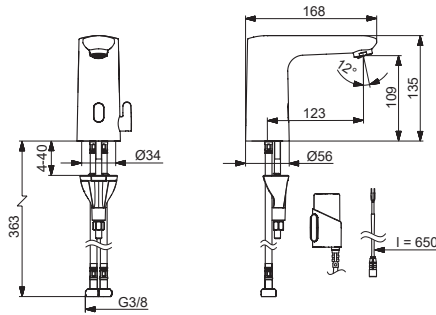

IP 55
9 V
AA 1.5 V Lithium x 2

9260 2219
9270 2219

mpi.hansa.com/92602219

9360 2219
9370 2219