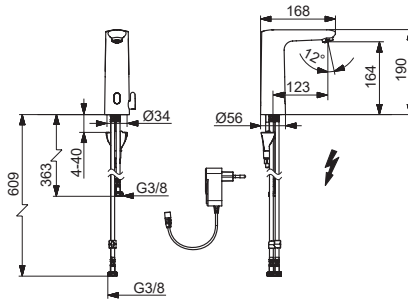

mpi.hansa.com/93631129

9201 2009