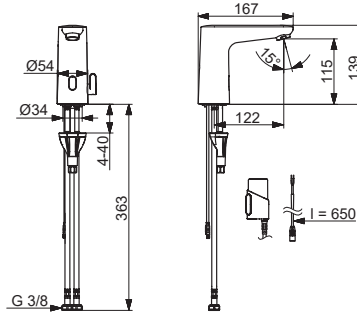

mpi.hansa.com/91002219

9301 2219