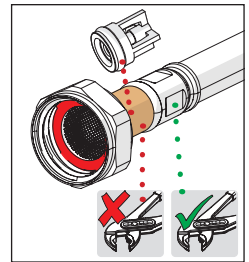

2

3 A

3 B

3 C

1 2

max.
1600 kPa

1

HANSA Connect App