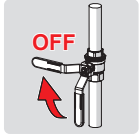

max. 1600 kPa