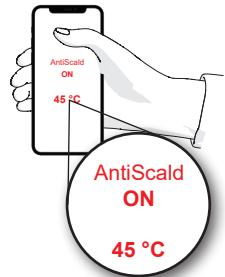

Download on the App Store

GET IT ON Google Play

hansa.com/hansa-app

2

3

4

5

1

Temperature

HANSA Connect App
Download on the App Store
GET IT ON Google Play
hansa.com/hansa-app

2

8

3

38 °C

38 °C

4