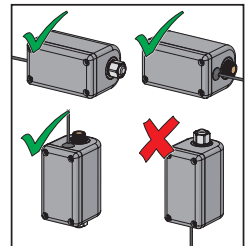

2

3 A

3 B

3 C

1 2

max.
1600 kPa

1

HANSA Connect App