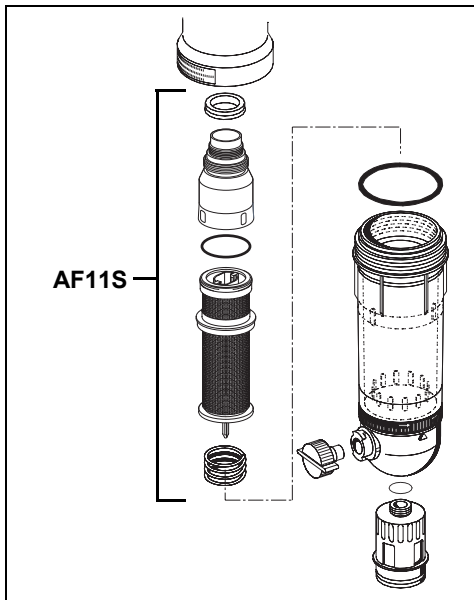

resideo

Braukmann AF11S

Einbauanleitung

R32347713-001 Rev.A

Manufactured for
and on behalf of
Pittway Sàrl, Z.A., La Pièce 4,
1180 Rolle, Switzerland
by its authorised representative
Ademco 1 GmbH

For more information
homecomfort.resideo.com/europe
Ademco 1 GmbH, Hardhofweg 40,
74821 MOSBACH, GERMANY
Phone: +49 6261 810
Fax: +49 6261 81309