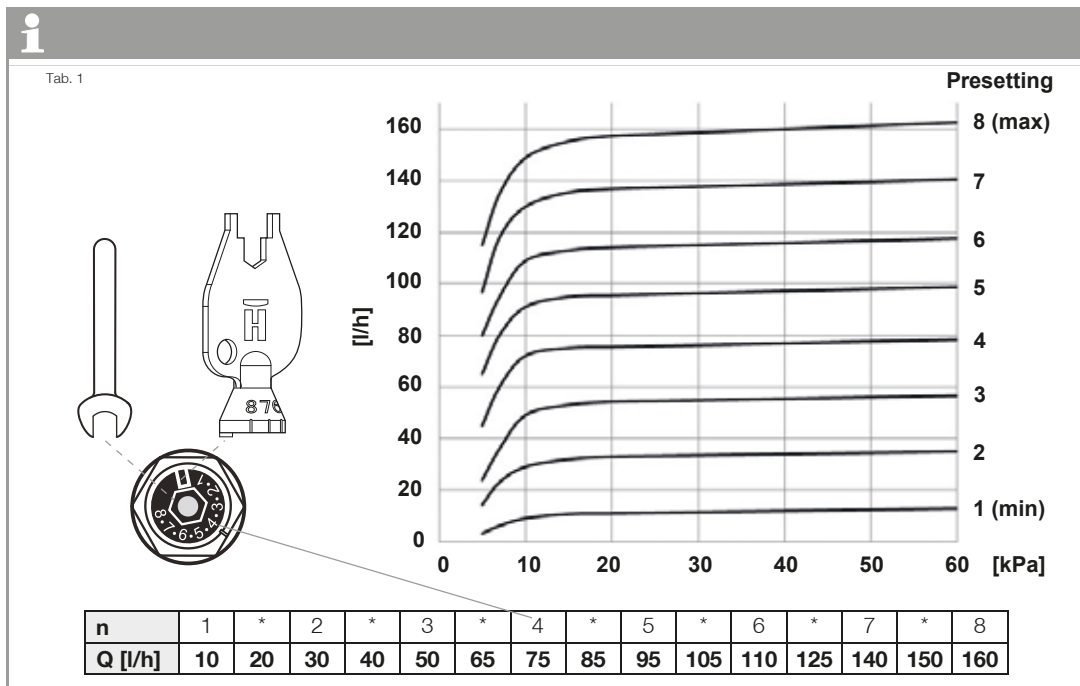

For more information
homecomfort.resideo.com/europe

Ademco 1 GmbH
Hardhofweg 40
74821 MOSBACH
GERMANY
Phone: +49 6261 810
Fax: +49 6261 81309

Manufactured for and on behalf of the
Pittway Sàrl, La Pièce 4, 1180 Rolle, Switzerland
by its Authorised Representative Ademco 1 GmbH
MU0H-2103GE23 R0819
Subject to change
© 2019 Pittway Sàrl. All rights reserved.
This document contains proprietary information of
Pittway Sàrl and its affiliated companies and is
protected by copyright and other international
laws. Reproduction or improper use without specific
written authorisation of Pittway Sàrl is strictly
forbidden. The Honeywell Home trademark is used
under license from Honeywell International Inc.