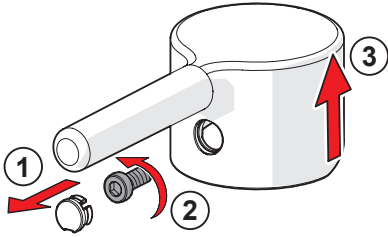

59 914 429

59 914 264

①

②

2

cleaning.hansa.com

Oras Group is a powerful European provider of sanitary fittings: the market leader in the Nordics and a leading company in Continental Europe. The company's mission is to make the use of water easy and sustainable and its vision is to become the European leader of advanced sanitary fittings. Oras Group has two strong brands: Oras and Hansa.