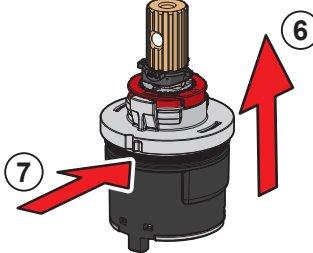

59 914 429

59 914 264

①

②

2

cleaning.hansa.com

Oras Group is a powerful European provider of sanitary fittings: the market leader in the Nordics and a leading company in Continental Europe. The company's mission is to make the use of water easy and sustainable and its vision is to become the European leader of advanced sanitary fittings. Oras Group has two strong brands: Oras and Hansa.