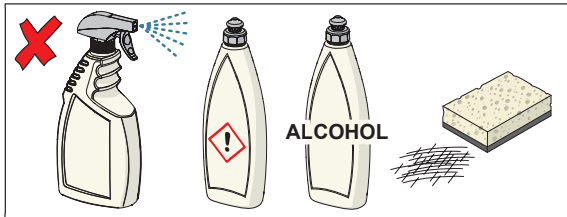

59 914 429

59 914 264

①

②

2

cleaning.hansa.com

Oras Group is a powerful European provider of sanitary fittings: the market leader in the Nordics and a leading company in Continental Europe. The company's mission is to make the use of water easy and sustainable and its vision is to become the European leader of advanced sanitary fittings. Oras Group has two strong brands: Oras and Hansa.