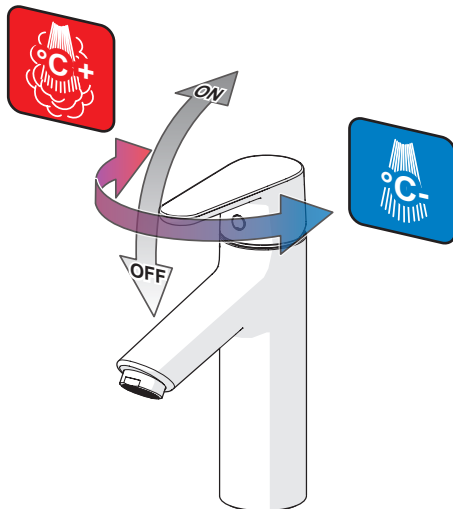

59 914 429

59 914 264

①

②

2

cleaning.hansa.com

Oras Group is a powerful European provider of sanitary fittings: the market leader in the Nordics and a leading company in Continental Europe. The company's mission is to make the use of water easy and sustainable and its vision is to become the European leader of advanced sanitary fittings. Oras Group has two strong brands: Oras and Hansa.