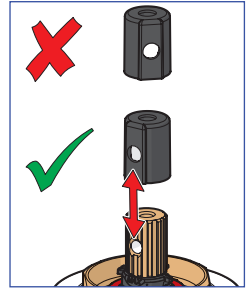

59 914 429

59 914 264

①

②

2

cleaning.hansa.com

Oras Group is a powerful European provider of sanitary fittings: the market leader in the Nordics and a leading company in Continental Europe. The company's mission is to make the use of water easy and sustainable and its vision is to become the European leader of advanced sanitary fittings. Oras Group has two strong brands: Oras and Hansa.