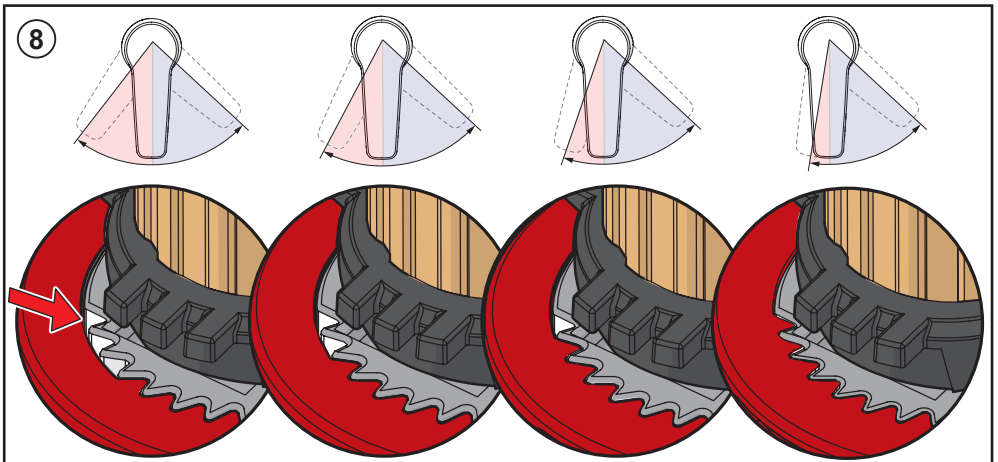

59 914 429

59 914 264

①

②

2

cleaning.hansa.com

Oras Group is a powerful European provider of sanitary fittings: the market leader in the Nordics and a leading company in Continental Europe. The company's mission is to make the use of water easy and sustainable and its vision is to become the European leader of advanced sanitary fittings. Oras Group has two strong brands: Oras and Hansa.