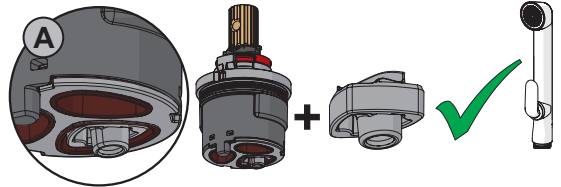

59 914 429

59 914 264

①

②

2

cleaning.hansa.com

Oras Group is a powerful European provider of sanitary fittings: the market leader in the Nordics and a leading company in Continental Europe. The company's mission is to make the use of water easy and sustainable and its vision is to become the European leader of advanced sanitary fittings. Oras Group has two strong brands: Oras and Hansa.