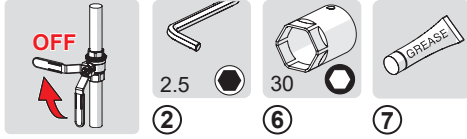

59 914 429

59 914 264

①

②

2

cleaning.hansa.com

Oras Group is a powerful European provider of sanitary fittings: the market leader in the Nordics and a leading company in Continental Europe. The company's mission is to make the use of water easy and sustainable and its vision is to become the European leader of advanced sanitary fittings. Oras Group has two strong brands: Oras and Hansa.