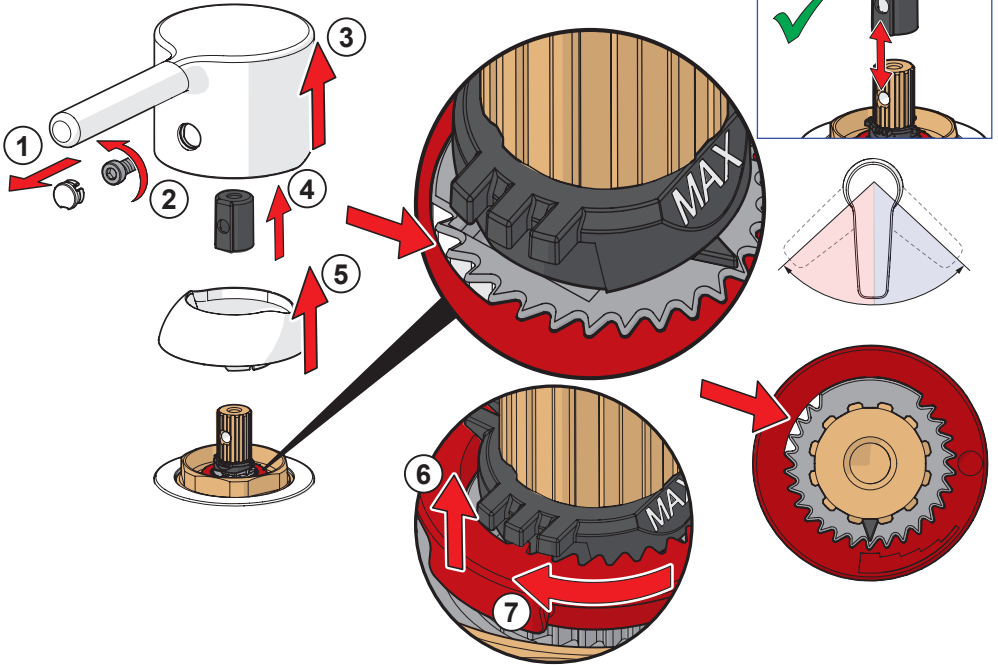

59 914 429

59 914 264

①

②

2

cleaning.hansa.com

Oras Group is a powerful European provider of sanitary fittings: the market leader in the Nordics and a leading company in Continental Europe. The company's mission is to make the use of water easy and sustainable and its vision is to become the European leader of advanced sanitary fittings. Oras Group has two strong brands: Oras and Hansa.