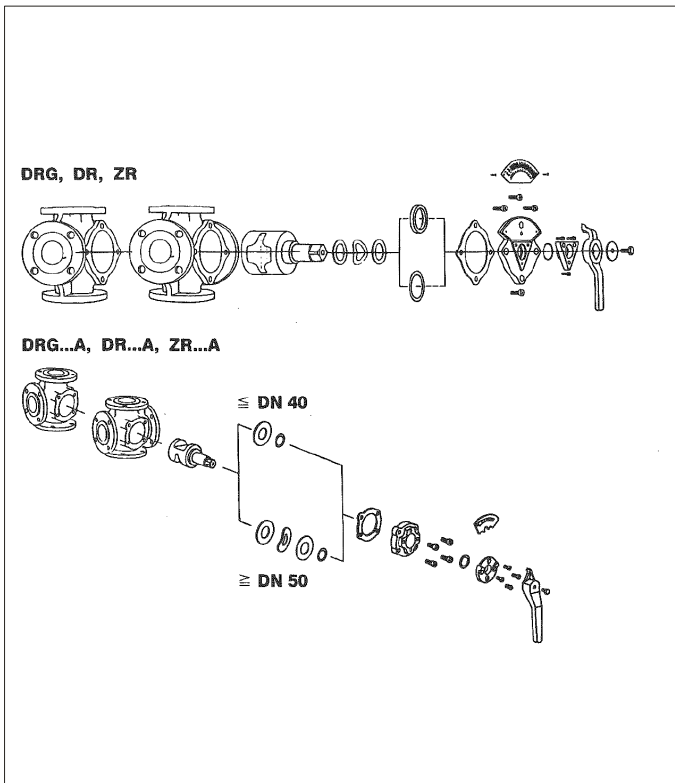

resideo

CENTRA 019001x0 for DR/ZR

Ademco 1 GmbH, Hardhofweg 40,
74821 MOSBACH, GERMANY

Phone: +49 6261 810
Fax: +49 6261 81309

For more information
homecomfort.resideo.com/europe

Distributed by Pittway Sàrl, Z.A.,
La Pièce 4, 1180 Rolle, Switzerland