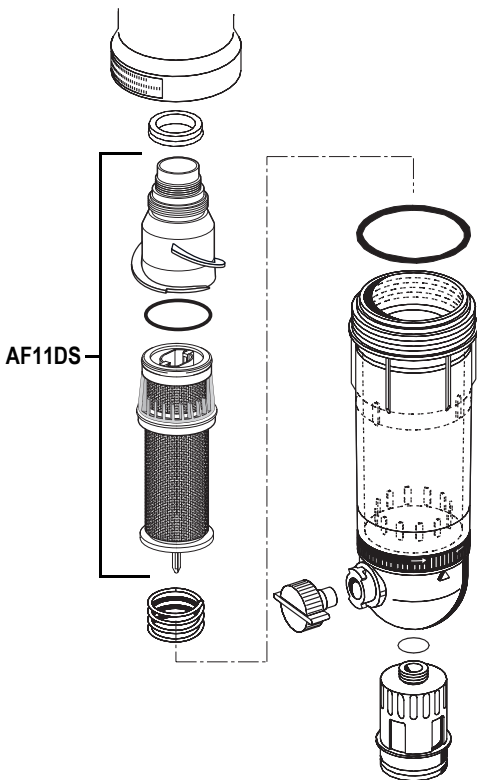

resideo

Braukmann AF11DS

Einbauanleitung

Installation instructions

R32347711-001 Rev.A

Manufactured for
and on behalf of
Pittway Sàrl, Z.A., La Pièce 4,
1180 Rolle, Switzerland
by its authorised representative
Ademco 1 GmbH