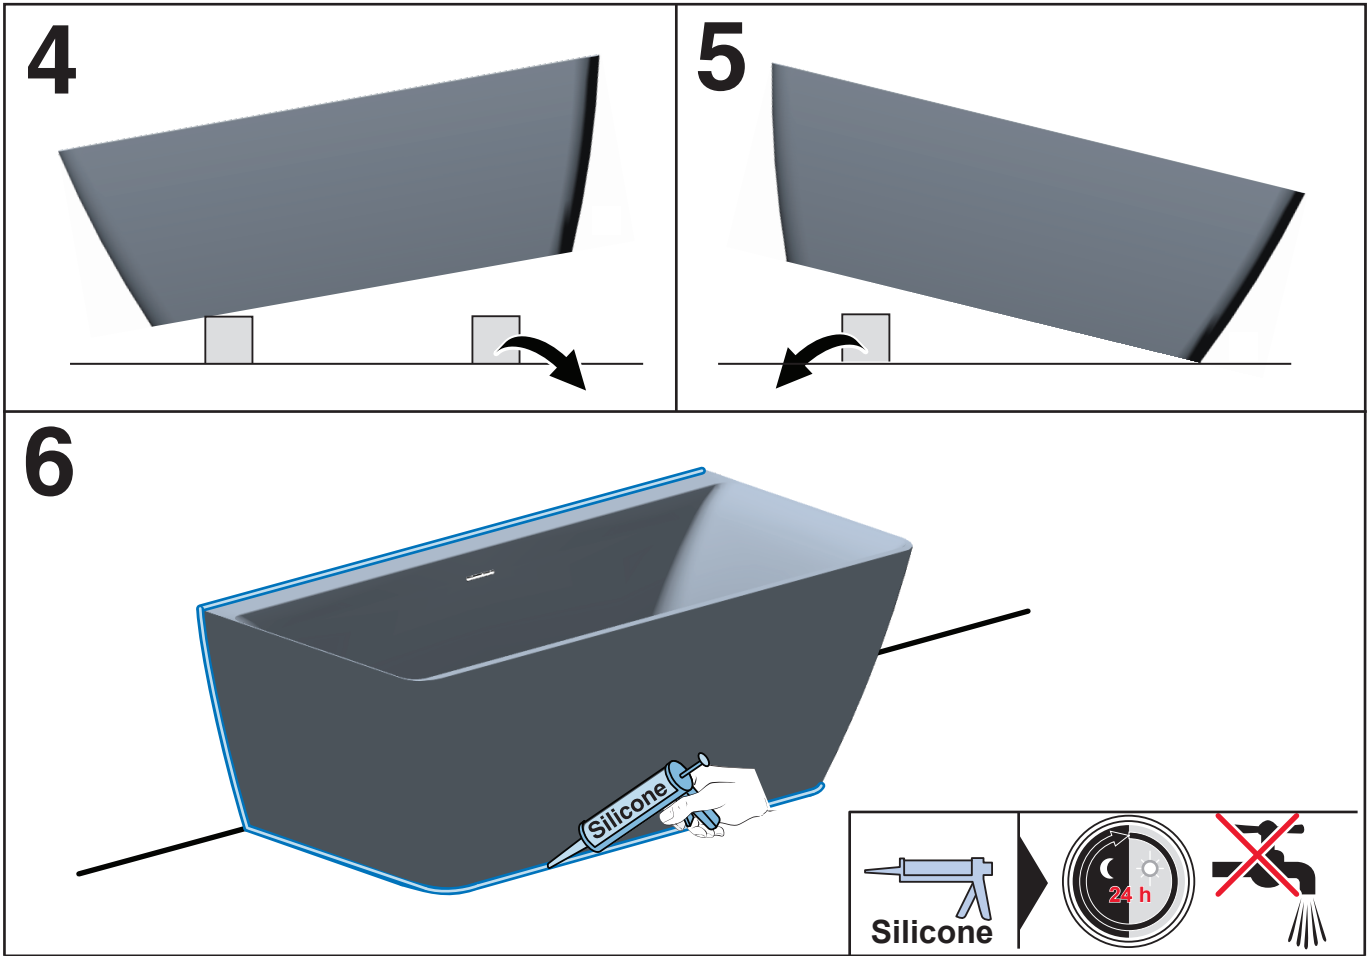

VILLEROY & BOCH

GERMANY

Villeroy & Boch AG
Bathroom and Wellness Division
Headquarters
66693 Mettlach
Germany

Tel: +49 (0) 68 64 / 81 0
Fax: +49 (0) 68 64 / 81 1484

// 2024

Shades and dimensions subject to the usual tolerances. We reserve the right to make technical modifications to the range and alter colours.