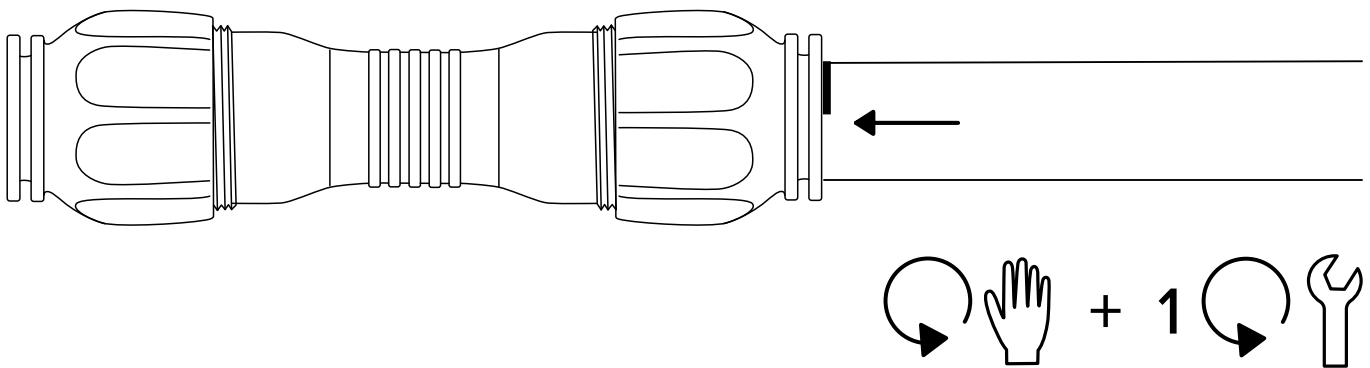

FLEXIFLEXI 

1

2

FLEXIKUPPLUNG & ADAPTER

1

Abmessung	Einstecktiefe
15-22mm	94mm
20-27mm	96mm
27-35mm	95mm
35-50mm	207mm
49-63mm	213mm

2

 + 1 
 (15-22, 20-27, 27-35 mm)

 + 2 
 (35-50, 49-63 mm)