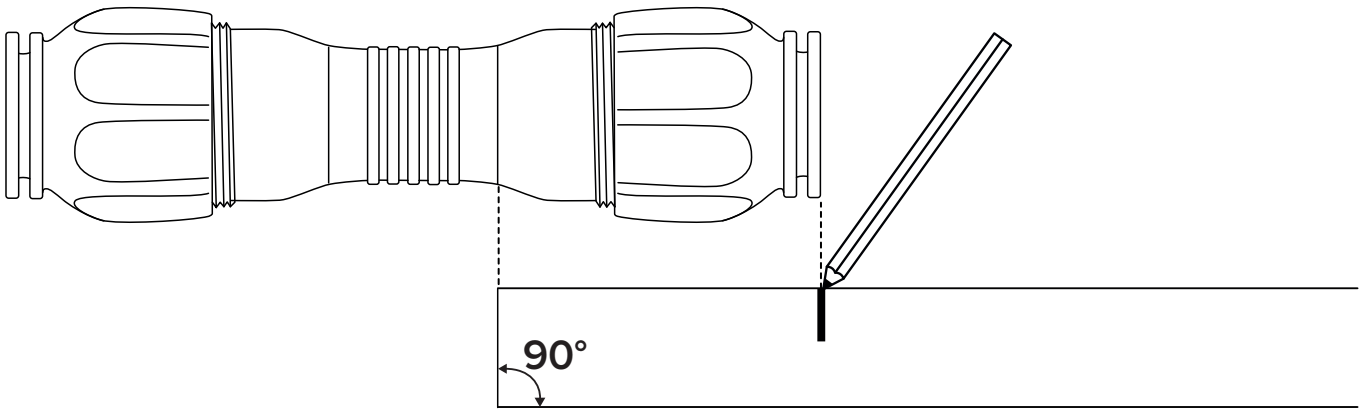

FLEXIFLEXI 

1

2

FLEXIKUPPLUNG & ADAPTER

1

Abmessung	Einstecktiefe
15-22mm	94mm
20-27mm	96mm
27-35mm	95mm
35-50mm	207mm
49-63mm	213mm

2

 + 1 
 (15-22, 20-27, 27-35 mm)

 + 2 
 (35-50, 49-63 mm)