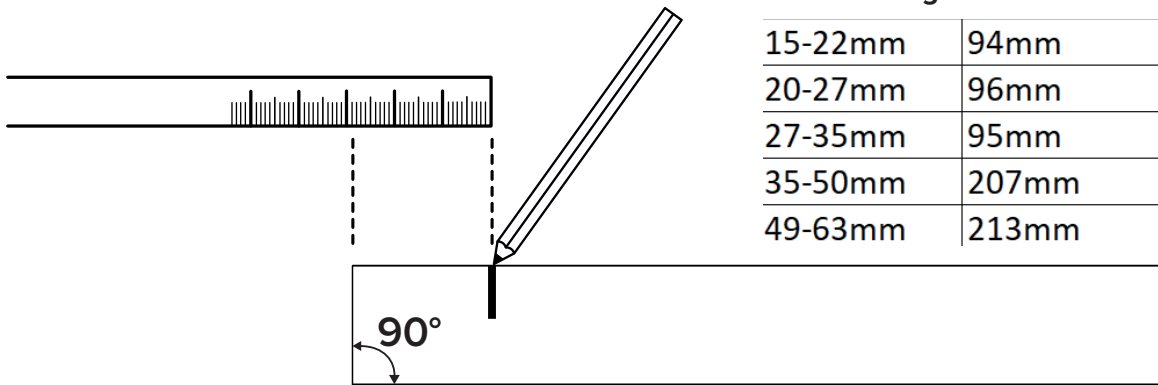

FLEXIFLEXI 

1

2

FLEXIKUPPLUNG & ADAPTER

1

Abmessung	Einstecktiefe
15-22mm	94mm
20-27mm	96mm
27-35mm	95mm
35-50mm	207mm
49-63mm	213mm

2

 + 1 
 (15-22, 20-27, 27-35 mm)

 + 2 
 (35-50, 49-63 mm)