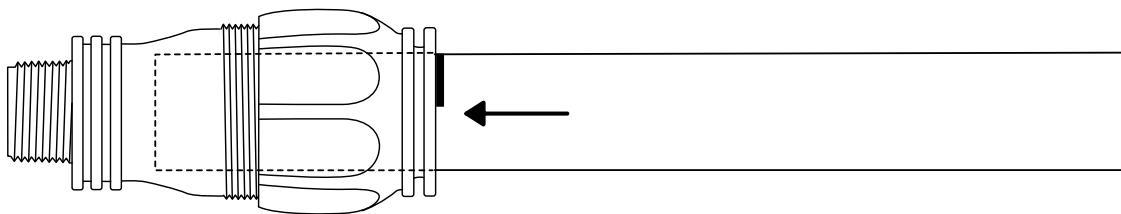

FLEXIFLEXI 

1

2

FLEXIKUPPLUNG & ADAPTER

1

Abmessung	Einstecktiefe
15-22mm	94mm
20-27mm	96mm
27-35mm	95mm
35-50mm	207mm
49-63mm	213mm

2

 + 1 
 (15-22, 20-27, 27-35 mm)

 + 2 
 (35-50, 49-63 mm)